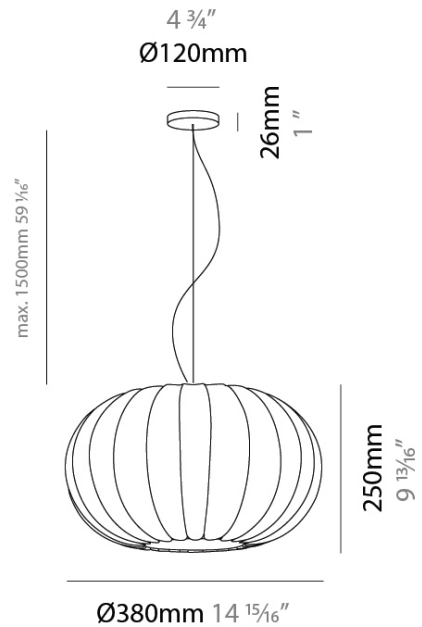

PROJECT	
TYPE	
SPECIFIER	
QUANTITY	
DATE	

LIZ SUSPENSION

D61089

base number

1. To build a product code in our configurator select the specify button on the base model # product page
2. To build a manual product code on this datasheet choose from the options listed below in blue font and add the suffix to the base model #

GENERAL

Series: Liz
Partner: Linea Zero
Division: Design
Installation: Suspension
Product Type: Pendant
Mounting Location: Ceiling

PHYSICAL

Shape: Abstract
Diameter (mm): 380
Diameter (in): 14 ¹⁵/₁₆
Height (mm): 250
Height (in): 9 ¹³/₁₆
Diffuser: Polilux™ Shade - Transparent
Fixture Finish: WHI
Fixture Material: Polilux™/ Metal holder
Primary Material: Non-Static Polilux

ELECTRICAL

Number of Lamps: 1
Lamp Type: LED Retrofit
Bulb Included: Bulb Not Included
Max. Wattage Per Lamp (W): 7
Lamp Base: E26
Input Voltage (V): 120
Lamp Voltage (V): 120

RATINGS AND CERTIFICATIONS

Certified By: Certified for North American Standards
IP rating: IP20