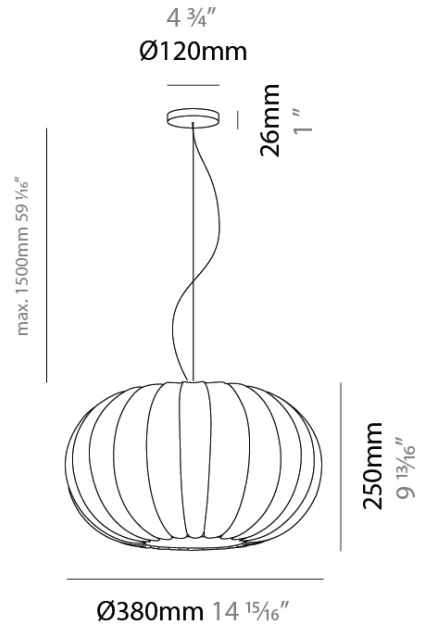

PROJECT	_____
TYPE	_____
SPECIFIER	_____
QUANTITY	_____
DATE	_____

LIZ SUSPENSION

D61089

base number

1. To build a product code in our configurator select the specify button on the base model # product page
2. To build a manual product code on this datasheet choose from the options listed below in blue font and add the suffix to the base model #

GENERAL

Series: Liz _____
Brand: Linea Zero _____
Division: Design _____
Mounting Type: Suspension _____
Mounting Location: Ceiling _____
Subcategory: Pendant _____

PHYSICAL

Shape: Abstract _____
Diameter (mm): 380 _____
Diameter (in): 14 ¹⁵/₁₆ _____
Height (mm): 250 _____
Height (in): 9 ¹³/₁₆ _____
Light Distribution: Omnidirectional _____
Diffuser: Polilux™ Shade - Transparent _____
Fixture Finish: WHI _____
Fixture Material: Polilux™/ Metal holder _____

ELECTRICAL

Number of Lamps: 1 _____
Lamp Type: LED Retrofit _____
Bulb Included: Bulb Not Included _____
Max. Wattage Per Lamp (W): 7 _____
Lamp Base: E26 _____
Input Voltage (V): 120 _____
Lamp Voltage (V): 120 _____

RATINGS AND CERTIFICATIONS

Certified By: Certified for North American Standards _____
IP rating: IP20 _____