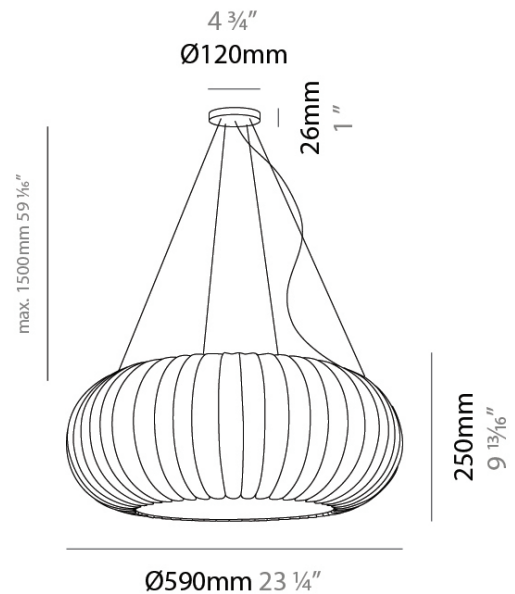

PROJECT	
TYPE	
SPECIFIER	
QUANTITY	
DATE	

LIZ SUSPENSION

D61090

base number

1. To build a product code in our configurator select the specify button on the base model # product page
2. To build a manual product code on this datasheet choose from the options listed below in blue font and add the suffix to the base model #

GENERAL

Series: Liz
Brand: Linea Zero
Division: Design
Mounting Type: Suspension
Mounting Location: Ceiling
Subcategory: Pendant

PHYSICAL

Shape: Abstract
Diameter (mm): 590
Diameter (in): 23 1/4
Height (mm): 250
Height (in): 9 13/16
Light Distribution: Omnidirectional
Diffuser: Polilux™ Shade - Transparent
Fixture Finish: WHI
Fixture Material: Polilux™/ Metal holder

ELECTRICAL

Number of Lamps: 3
Lamp Type: LED Retrofit
Bulb Included: Bulb Not Included
Max. Wattage Per Lamp (W): 7
Lamp Base: E26
Input Voltage (V): 120
Lamp Voltage (V): 120

RATINGS AND CERTIFICATIONS

Certified By: Certified for North American Standards
IP rating: IP20