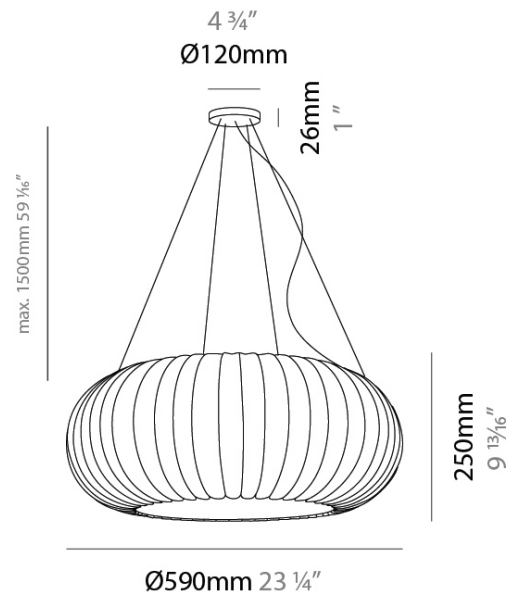

LIZ SUSPENSION

D61090

base number

1. To build a product code in our configurator select the specify button on the base model # product page
2. To build a manual product code on this datasheet choose from the options listed below in blue font and add the suffix to the base model #

GENERAL

Series: Liz
Partner: Linea Zero
Division: Design
Installation: Suspension
Product Type: Pendant
Mounting Location: Ceiling

PHYSICAL

Shape: Abstract
Diameter (mm): 590
Diameter (in): 23 1/4
Height (mm): 250
Height (in): 9 13/16
Diffuser: Polilux™ Shade - Transparent
Fixture Finish: WHI
Fixture Material: Polilux™/ Metal holder
Primary Material: Non-Static Polilux

ELECTRICAL

Number of Lamps: 3
Lamp Type: LED Retrofit
Bulb Included: Bulb Not Included
Max. Wattage Per Lamp (W): 7
Lamp Base: E26
Input Voltage (V): 120
Lamp Voltage (V): 120

RATINGS AND CERTIFICATIONS

Certified By: Certified for North American Standards
IP rating: IP20

PROJECT
TYPE
SPECIFIER
QUANTITY
DATE