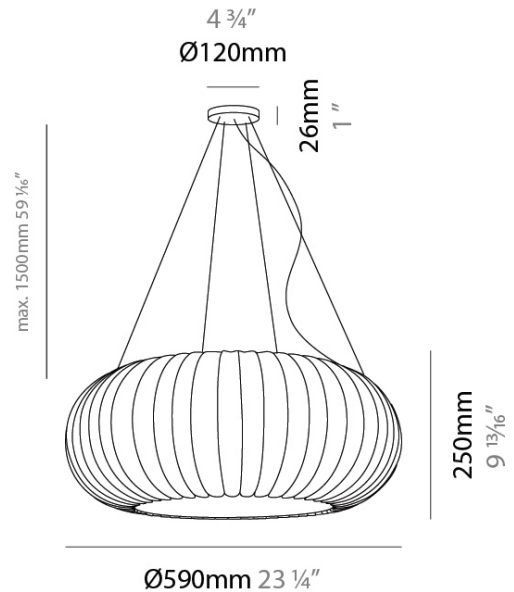

LIZ SUSPENSION

D61090

base number

1. To build a product code in our configurator select the specify button on the base model # product page
2. To build a manual product code on this datasheet choose from the options listed below in blue font and add the suffix to the base model #

GENERAL

Series: Liz _____
Partner: Linea Zero _____
Division: Design _____
Installation: Suspension _____
Product Type: Pendant _____
Mounting Location: Ceiling _____

PHYSICAL

Shape: Abstract _____
Diameter (mm): 590 _____
Diameter (in): 23 1/4 _____
Height (mm): 250 _____
Height (in): 9 13/16 _____
Diffuser: Polilux™ Shade - Transparent _____
Fixture Finish: WHI _____
Fixture Material: Polilux™/ Metal holder _____
Primary Material: Non-Static Polilux _____

ELECTRICAL

Number of Lamps: 3 _____
Lamp Type: LED Retrofit _____
Bulb Included: Bulb Not Included _____
Max. Wattage Per Lamp (W): 7 _____
Lamp Base: E26 _____
Input Voltage (V): 120 _____
Lamp Voltage (V): 120 _____

RATINGS AND CERTIFICATIONS

Certified By: Certified for North American Standards _____
IP rating: IP20 _____