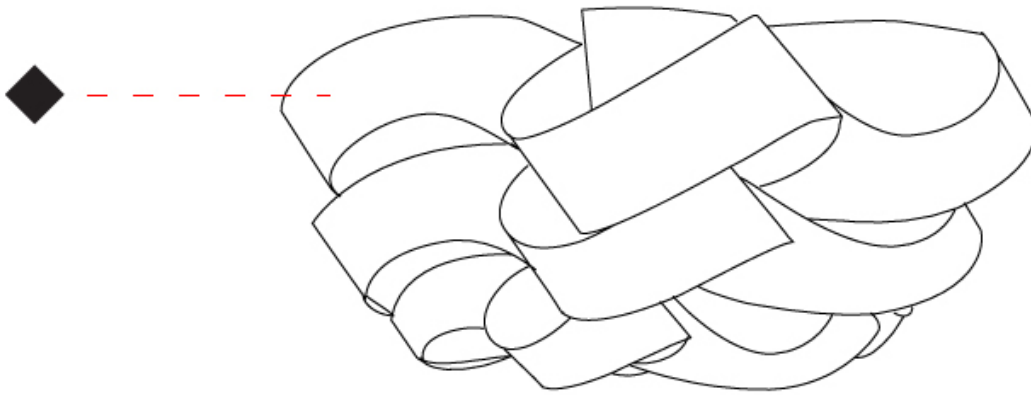

SKYLINE SURFACE

D62002-

PROJECT

TYPE

SPECIFIER

QUANTITY

DATE