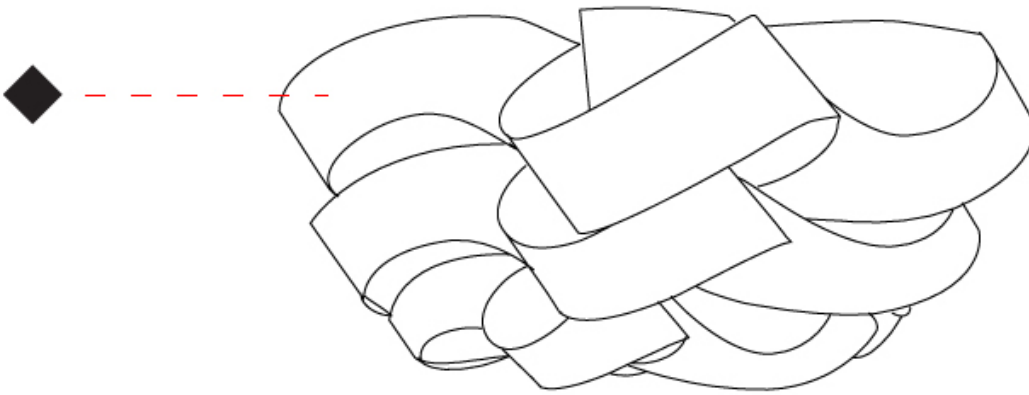

SKYLINE SURFACE

D62004-

PROJECT	_____
TYPE	_____
SPECIFIER	_____
QUANTITY	_____
DATE	_____