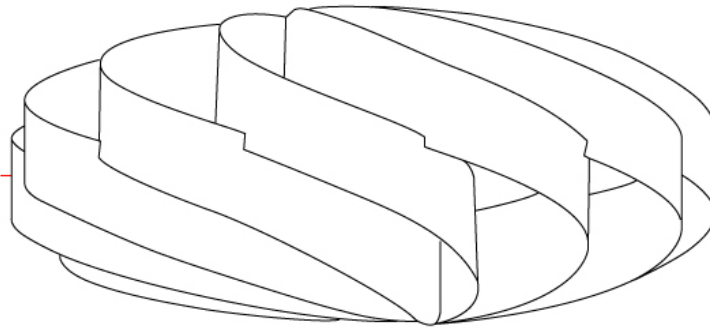

SWIRL SURFACE

D62006-

PROJECT

TYPE

SPECIFIER

QUANTITY

DATE