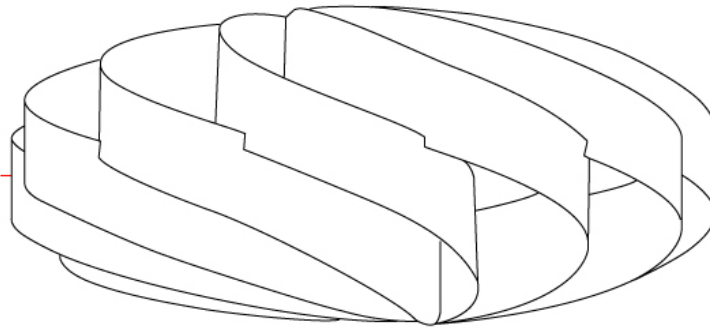

SWIRL SURFACE

D62008-

PROJECT

TYPE

SPECIFIER

QUANTITY

DATE