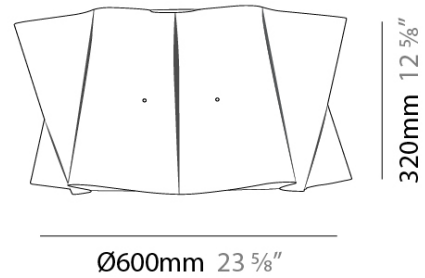

PROJECT _____
TYPE _____
SPECIFIER _____
QUANTITY _____
DATE _____

FOLIO SURFACE

D62011-

base number   Finish
Options

1. To build a product code in our configurator select the specify button on the base model # product page
2. To build a manual product code on this datasheet choose from the options listed below in blue font and add the suffix to the base model #

GENERAL

Series: Folio _____
Brand: Linea Zero _____
Division: Design _____
Mounting Type: Surface _____
Mounting Location: Ceiling _____
Subcategory: Ambient _____

PHYSICAL

Shape: Cylinder _____
Diameter (mm): 600 _____
Diameter (in): 23 5/8" _____
Height (mm): 320 _____
Height (in): 12 5/8" _____
Light Distribution: Downlight _____
Diffuser: Polilux™ Shade - See Finish Options _____
Fixture Finish: [WHI](#) / [PNK](#) / [ORG](#) / [VIO](#) / [SIL](#) / [NGD](#) / [COP](#) / [PKM](#) _____
Fixture Material: Polilux™/ Metal holder _____

ELECTRICAL

Number of Lamps: 5 _____
Lamp Type: LED Retrofit _____
Bulb Included: Bulb Not Included _____
Max. Wattage Per Lamp (W): 6 _____
Lamp Base: E26 _____
Input Voltage (V): 120 _____
Upon Request: 277Vac / GU24 _____

RATINGS AND CERTIFICATIONS

Certified By: Certified for North American Standards _____
IP rating: IP20 _____