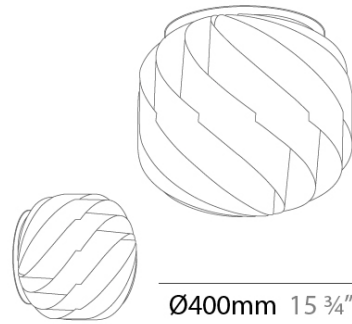

GLOBE SURFACE

D62017-

base number   Finish
Options

1. To build a product code in our configurator select the specify button on the base model # product page
2. To build a manual product code on this datasheet choose from the options listed below in blue font and add the suffix to the base model #

GENERAL

Series: Globe
Brand: Linea Zero
Division: Design
Mounting Type: Surface
Mounting Location: Ceiling
Subcategory: Ambient

PHYSICAL

Shape: Round
Diameter (mm): 400
Diameter (in): 15 3/4
Height (mm): 390
Height (in): 15 3/8
Light Distribution: Omnidirectional
Diffuser: Polilux™ Shade - See Finish Options
Fixture Finish: WHI / BLK / SIL / NGD / COP / PKM
Fixture Material: Polilux™/ Metal holder

ELECTRICAL

Number of Lamps: 1
Lamp Type: LED Retrofit
Bulb Included: Bulb Not Included
Max. Wattage Per Lamp (W): 7
Lamp Base: E26
Input Voltage (V): 120
Upon Request: 277Vac / GU24

RATINGS AND CERTIFICATIONS

Certified By: Certified for North American Standards
IP rating: IP20

PROJECT	_____
TYPE	_____
SPECIFIER	_____
QUANTITY	_____
DATE	_____