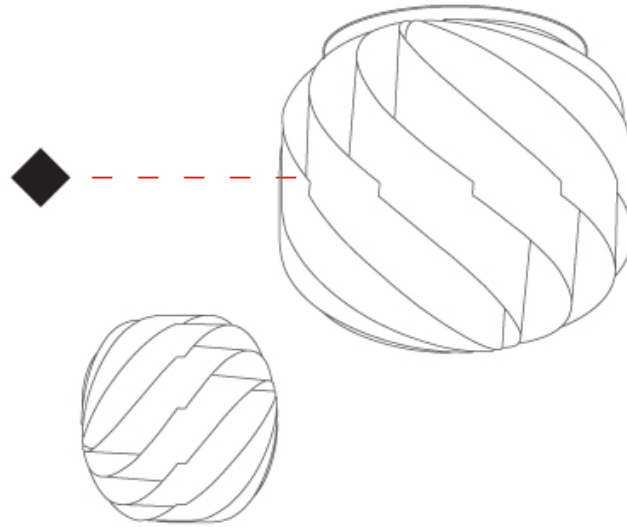

D62017-

PROJECT	_____
TYPE	_____
SPECIFIER	_____
QUANTITY	_____
DATE	_____