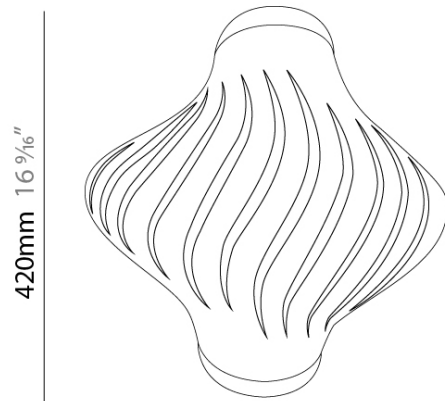

HELIOS SURFACE

D62026-

base number   Finish
Options

PROJECT	_____
TYPE	_____
SPECIFIER	_____
QUANTITY	_____
DATE	_____

1. To build a product code in our configurator select the specify button on the base model # product page
2. To build a manual product code on this datasheet choose from the options listed below in blue font and add the suffix to the base model #

GENERAL

Series: Helios
Partner: Linea Zero
Division: Design
Installation: Surface
Product Type: Ceiling Surface
Mounting Location: Ceiling
Light Distribution: Downlight

PHYSICAL

Shape: Abstract
Length (mm): 520
Length (in): 20 ½
Width (mm): 260
Width (in): 10 ¼
Height (mm): 420
Height (in): 16 9/16
Diffuser: Polilux™ Shade - See Finish Options
Fixture Finish: WHI / BLK / PBL / POR / PGN / COP / NGD / PKM / SIL
Fixture Material: Polilux™/ Metal holder
Primary Material: Non-Static Polilux

ELECTRICAL

Number of Lamps: 2
Lamp Type: LED Retrofit
Bulb Included: Bulb Not Included
Max. Wattage Per Lamp (W): 7
Lamp Base: E26
Input Voltage (V): 120
Upon Request: 277Vac / GU24

RATINGS AND CERTIFICATIONS

Certified By: Certified for North American Standards
IP rating: IP20