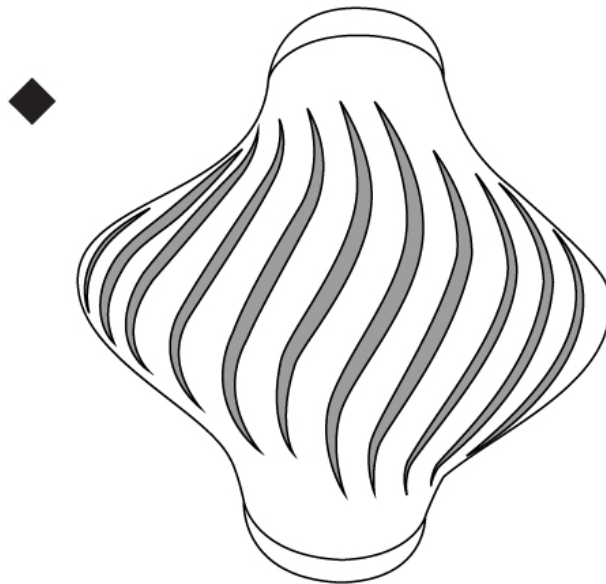

D62026-

PROJECT

TYPE

SPECIFIER

QUANTITY

DATE

D