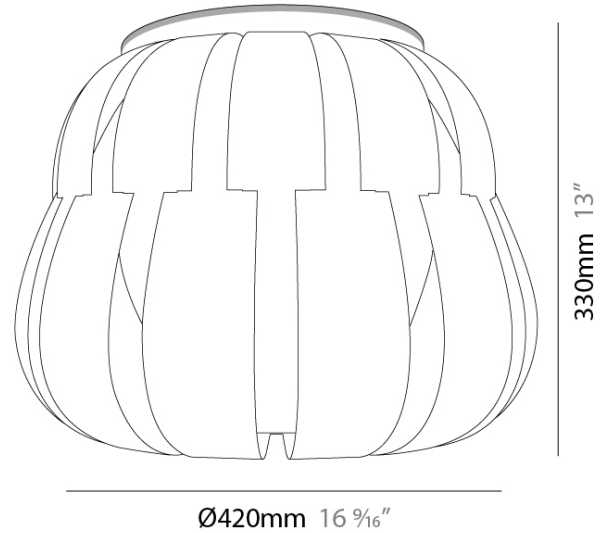

QUEEN SURFACE

D62030-

base number _____
Finish Options _____

1. To build a product code in our configurator select the specify button on the base model # product page
2. To build a manual product code on this datasheet choose from the options listed below in blue font and add the suffix to the base model #

GENERAL

Series: Queen _____
Partner: Linea Zero _____
Division: Design _____
Installation: Surface _____
Product Type: Ceiling Surface _____
Mounting Location: Ceiling _____

PHYSICAL

Diameter (mm): 420 _____
Diameter (in): 16 ⁵/₁₆ _____
Height (mm): 330 _____
Height (in): 13 _____
Diffuser: Polilux™ Shade - See Finish Options _____
Fixture Finish: [WHI](#) / [SIL](#) / [NGD](#) / [COP](#) / [PKM](#) _____
Fixture Material: Polilux™/ Metal holder _____
Primary Material: Non-Static Polilux _____

ELECTRICAL

Number of Lamps: 1 _____
Lamp Type: LED Retrofit _____
Bulb Included: Bulb Not Included _____
Max. Wattage Per Lamp (W): 7 _____
Lamp Base: E26 _____
Input Voltage (V): 120 _____
Upon Request: 277Vac / GU24 _____

RATINGS AND CERTIFICATIONS

Certified By: Certified for North American Standards _____
IP rating: IP20 _____