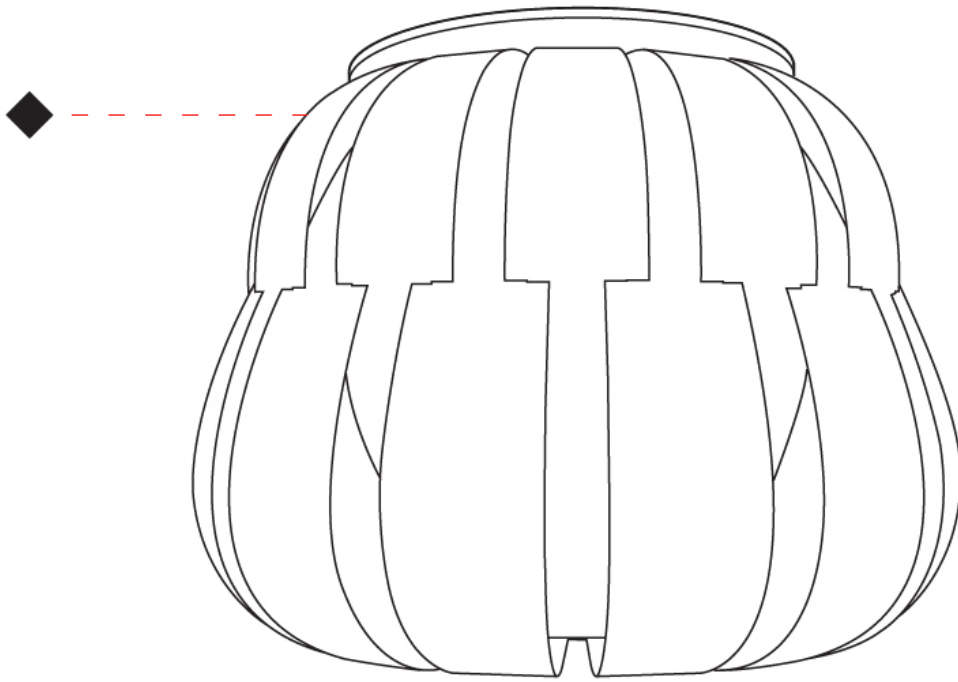

QUEEN SURFACE

D62030-

PROJECT _____

TYPE _____

SPECIFIER _____

QUANTITY _____

DATE _____

D