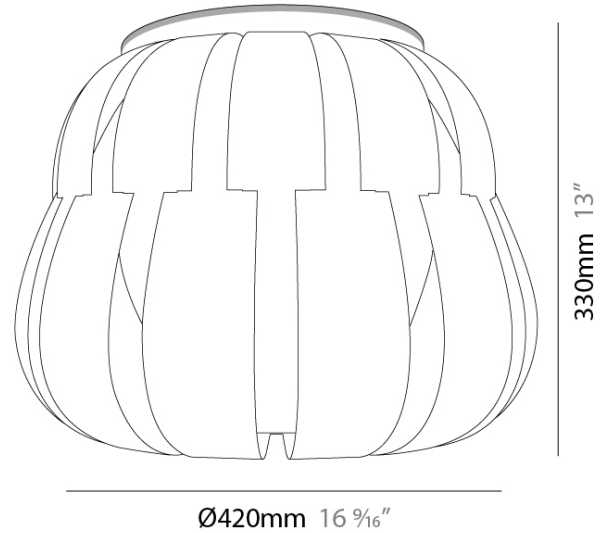

#### PHYSICAL

Diameter (mm): 420 \_\_\_\_\_  
 Diameter (in): 16 <sup>5</sup>/<sub>16</sub> \_\_\_\_\_  
 Height (mm): 330 \_\_\_\_\_  
 Height (in): 13 \_\_\_\_\_  
 Diffuser: Polilux™ Shade - See Finish Options \_\_\_\_\_  
 Fixture Finish: [WHI](#) / [SIL](#) / [NGD](#) / [COP](#) / [PKM](#) \_\_\_\_\_  
 Fixture Material: Polilux™/ Metal holder \_\_\_\_\_  
 Primary Material: Non-Static Polilux \_\_\_\_\_