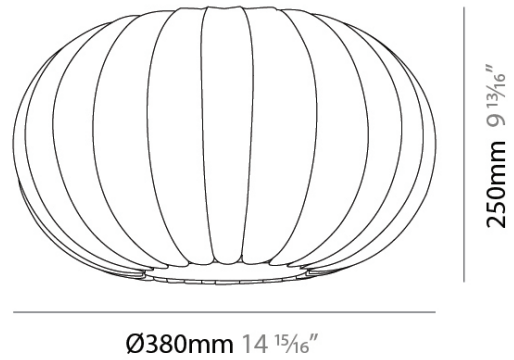

PROJECT
TYPE
SPECIFIER
QUANTITY
DATE

LIZ SURFACE

D62035

base number

1. To build a product code in our configurator select the specify button on the base model # product page
2. To build a manual product code on this datasheet choose from the options listed below in blue font and add the suffix to the base model #

GENERAL

Series: Liz
Partner: Linea Zero
Division: Design
Installation: Surface
Product Type: Ceiling Surface
Mounting Location: Ceiling

PHYSICAL

Shape: Abstract
Diameter (mm): 380
Diameter (in): 14 ¹⁵/₁₆
Height (mm): 250
Height (in): 9 ¹³/₁₆
Diffuser: Polilux™ Shade - Transparent
Fixture Finish: WHI
Fixture Material: Polilux™/ Metal holder
Primary Material: Non-Static Polilux

ELECTRICAL

Number of Lamps: 1
Lamp Type: LED Retrofit
Bulb Included: Bulb Not Included
Max. Wattage Per Lamp (W): 7
Lamp Base: E26
Input Voltage (V): 120
Lamp Voltage (V): 120

RATINGS AND CERTIFICATIONS

Certified By: Certified for North American Standards
IP rating: IP20