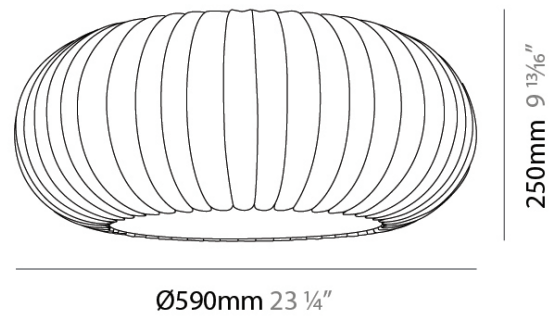

LIZ SURFACE

D62036

base number

1. To build a product code in our configurator select the specify button on the base model # product page
2. To build a manual product code on this datasheet choose from the options listed below in blue font and add the suffix to the base model #

GENERAL

Series: Liz _____
Partner: Linea Zero _____
Division: Design _____
Installation: Surface _____
Product Type: Ceiling Surface _____
Mounting Location: Ceiling _____

PHYSICAL

Shape: Abstract _____
Diameter (mm): 590 _____
Diameter (in): 23 1/4 _____
Height (mm): 250 _____
Height (in): 9 13/16 _____
Diffuser: Polilux™ Shade - Transparent _____
Fixture Finish: WHI _____
Fixture Material: Polilux™/ Metal holder _____
Primary Material: Non-Static Polilux _____

ELECTRICAL

Number of Lamps: 3 _____
Lamp Type: LED Retrofit _____
Bulb Included: Bulb Not Included _____
Max. Wattage Per Lamp (W): 7 _____
Lamp Base: E26 _____
Input Voltage (V): 120 _____
Lamp Voltage (V): 120 _____

RATINGS AND CERTIFICATIONS

Certified By: Certified for North American Standards _____
IP rating: IP20 _____