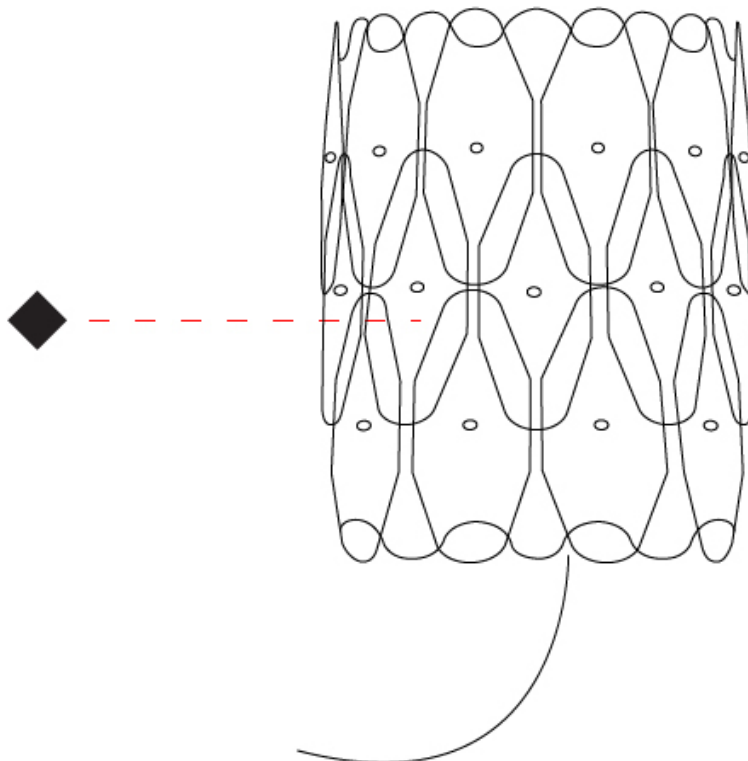

D63000-

PROJECT _____

TYPE _____

SPECIFIER _____

QUANTITY _____

DATE _____

D