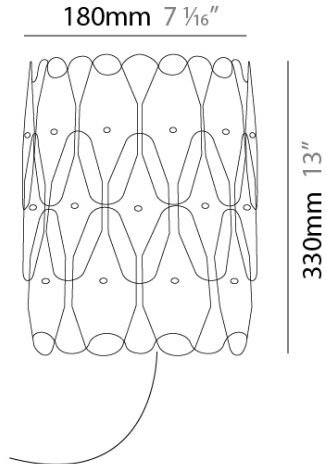

PROJECT	_____
TYPE	_____
SPECIFIER	_____
QUANTITY	_____
DATE	_____

WENDA SURFACE

D63000-

base number   Finish
Options

1. To build a product code in our configurator select the specify button on the base model # product page
2. To build a manual product code on this datasheet choose from the options listed below in blue font and add the suffix to the base model #

GENERAL

Series: Wenda _____
Partner: Linea Zero _____
Division: Design _____
Installation: Surface _____
Product Type: Wall Surface _____
Mounting Location: Wall _____
Light Distribution: Downlight _____

PHYSICAL

Shape: Oval _____
Length (mm): 250 _____
Length (in): 9 ¹³/₁₆ _____
Height (mm): 330 _____
Height (in): 13 _____
Extension (mm): 180 _____
Extension (in): 7 ¹/₁₆ _____
Diffuser: Polilux™ Shade - See Finish Options _____
Fixture Finish: WHI / PNK / SIL / NGD / COP / PKM _____
Fixture Material: Polilux™/ Metal holder _____
Primary Material: Non-Static Polilux _____

ELECTRICAL

Number of Lamps: 1 _____
Lamp Type: LED Retrofit _____
Bulb Included: Bulb Not Included _____
Max. Wattage Per Lamp (W): 7 _____
Lamp Base: E26 _____
Input Voltage (V): 120 _____
Upon Request: 277Vac / GU24 _____

RATINGS AND CERTIFICATIONS

Certified By: Certified for North American Standards _____
IP rating: IP20 _____