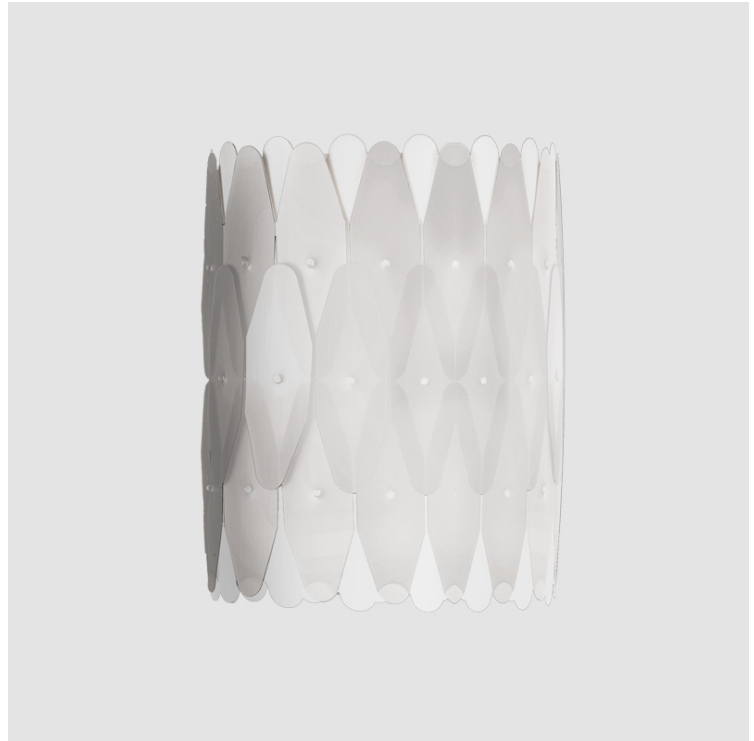

PROJECT	_____
TYPE	_____
SPECIFIER	_____
QUANTITY	_____
DATE	_____

WENDA SURFACE

D63000-

base number   Finish
Options

1. To build a product code in our configurator select the specify button on the base model # product page
2. To build a manual product code on this datasheet choose from the options listed below in blue font and add the suffix to the base model #

GENERAL

Series: Wenda _____
Partner: Linea Zero _____
Division: Design _____
Installation: Surface _____
Product Type: Wall Surface _____
Mounting Location: Wall _____
Light Distribution: Downlight _____

PHYSICAL

Shape: Oval _____
Length (mm): 250 _____
Length (in): 9 ¹³/₁₆ _____
Height (mm): 330 _____
Height (in): 13 _____
Extension (mm): 180 _____
Extension (in): 7 ¹/₁₆ _____
Diffuser: Polilux™ Shade - See Finish Options _____
Fixture Finish: WHI / PNK / SIL / NGD / COP / PKM _____
Fixture Material: Polilux™/ Metal holder _____
Primary Material: Non-Static Polilux _____

ELECTRICAL

Number of Lamps: 1 _____
Lamp Type: LED Retrofit _____
Bulb Included: Bulb Not Included _____
Max. Wattage Per Lamp (W): 7 _____
Lamp Base: E26 _____
Input Voltage (V): 120 _____
Upon Request: 277Vac / GU24 _____

RATINGS AND CERTIFICATIONS

Certified By: Certified for North American Standards _____
IP rating: IP20 _____