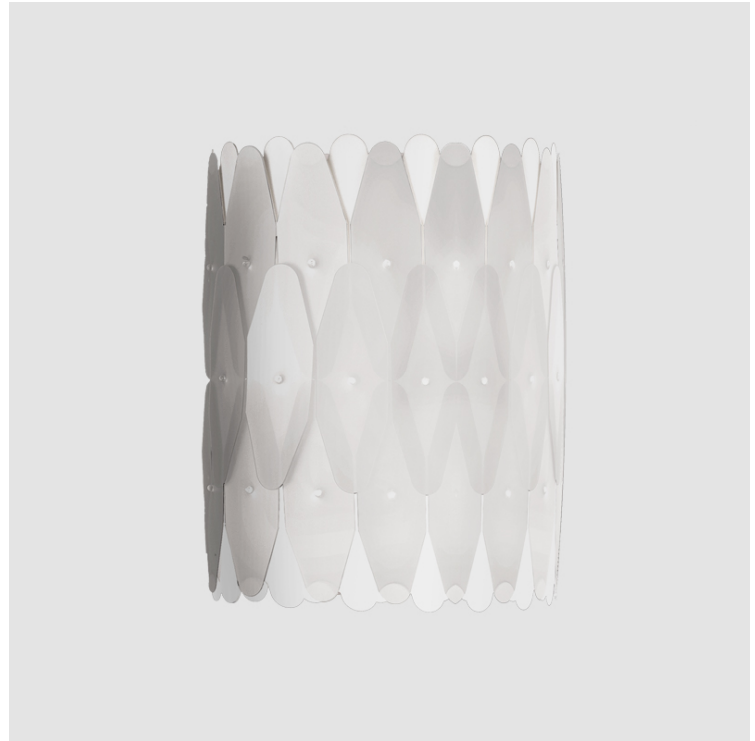

PROJECT	
TYPE	
SPECIFIER	
QUANTITY	
DATE	

WENDA SURFACE

D63001-

base number Finish
Options

- To build a product code in our configurator select the specify button on the base model # product page
- To build a manual product code on this datasheet choose from the options listed below in blue font and add the suffix to the base model #

GENERAL

Series: Wenda
 Partner: Linea Zero
 Division: Design
 Installation: Surface
 Product Type: Wall Surface
 Mounting Location: Wall
 Light Distribution: Downlight

PHYSICAL

Shape: Oval
 Length (mm): 180
 Length (in): 7 1/16
 Height (mm): 330
 Height (in): 13
 Extension (mm): 180
 Extension (in): 7 1/16
 Diffuser: Polilux™ Shade - See Finish Options
 Fixture Finish: WHI / PNK / SIL / NGD / COP / PKM
 Fixture Material: Polilux™/ Metal holder
 Primary Material: Non-Static Polilux

Certified By: Certified for North American Standards
 IP rating: IP20

WENDA SURFACE

D63001-

PROJECT _____

TYPE _____

SPECIFIER _____

QUANTITY _____

DATE _____

Silver - SIL

New Gold - NGD

Copper - COP

Pink Metal - PKM

Digital: Not all screens are calibrated the same, and therefore, colors will appear differently between screens.

Physical: When texture is involved, there will be variations in color, character, and tone within a product series and between product families.