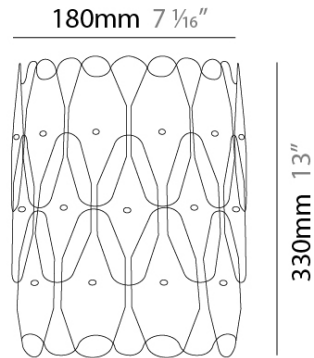

PROJECT	
TYPE	
SPECIFIER	
QUANTITY	
DATE	

WENDA SURFACE

D63001-

base number   Finish
Options

1. To build a product code in our configurator select the specify button on the base model # product page
2. To build a manual product code on this datasheet choose from the options listed below in blue font and add the suffix to the base model #

GENERAL

Series: Wenda
Partner: Linea Zero
Division: Design
Installation: Surface
Product Type: Wall Surface
Mounting Location: Wall
Light Distribution: Downlight

PHYSICAL

Shape: Oval
Length (mm): 180
Length (in): 7 1/16
Height (mm): 330
Height (in): 13
Extension (mm): 180
Extension (in): 7 1/16
Diffuser: Polilux™ Shade - See Finish Options
Fixture Finish: WHI / PNK / SIL / NGD / COP / PKM
Fixture Material: Polilux™/ Metal holder
Primary Material: Non-Static Polilux

ELECTRICAL

Number of Lamps: 1
Lamp Type: LED Retrofit
Bulb Included: Bulb Not Included
Max. Wattage Per Lamp (W): 7
Lamp Base: E26
Input Voltage (V): 120
Upon Request: 277Vac / GU24

RATINGS AND CERTIFICATIONS

Certified By: Certified for North American Standards
IP rating: IP20