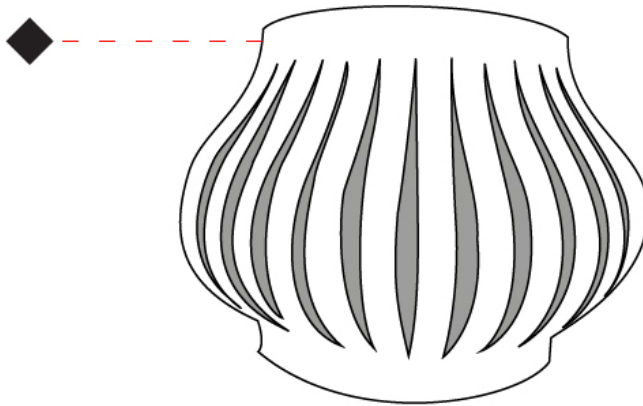

HELIOS SURFACE

D63004-

PROJECT

TYPE

SPECIFIER

QUANTITY

DATE

D