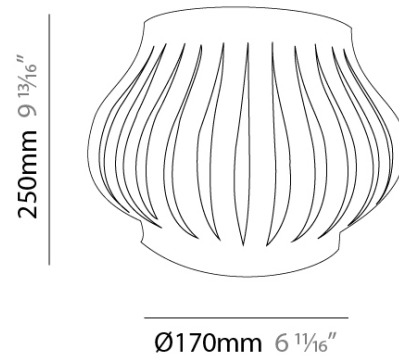

HELIOS SURFACE

D63004-

base number   Finish
Options

1. To build a product code in our configurator select the specify button on the base model # product page
2. To build a manual product code on this datasheet choose from the options listed below in blue font and add the suffix to the base model #

GENERAL

Series: Helios
Partner: Linea Zero
Division: Design
Installation: Surface
Product Type: Wall Surface
Mounting Location: Wall

PHYSICAL

Shape: Abstract
Length (mm): 330
Length (in): 13
Height (mm): 250
Height (in): 9 ¹³/₁₆
Extension (mm): 170
Extension (in): 6 ¹¹/₁₆
Diffuser: Polilux™ Shade - See Finish Options
Fixture Finish: [WHI](#) / [BLK](#) / [PBL](#) / [POR](#) / [PGN](#) / [COP](#) / [NGD](#) / [PKM](#) / [SIL](#)
Fixture Material: Polilux™/ Metal holder
Primary Material: Non-Static Polilux

ELECTRICAL

Number of Lamps: 1
Lamp Type: LED Retrofit
Bulb Included: Bulb Not Included
Max. Wattage Per Lamp (W): 7
Lamp Base: E26
Input Voltage (V): 120
Upon Request: 277Vac / GU24

RATINGS AND CERTIFICATIONS

Certified By: Certified for North American Standards
IP rating: IP20