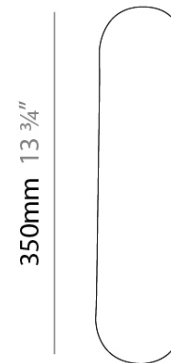

HELIOS SURFACE

D63009-

base number

1. To build a product code in our configurator select the specify button on the base model # product page
2. To build a manual product code on this datasheet choose from the options listed below in blue font and add the suffix to the base model #

GENERAL

Series: Helios
Partner: Linea Zero
Division: Design
Installation: Surface
Product Type: Wall Surface
Mounting Location: Wall

PHYSICAL

Shape: Cylinder
Length (mm): 100
Length (in): $3 \frac{15}{16}$
Height (mm): 350
Height (in): $13 \frac{3}{4}$
Extension (mm): 90
Extension (in): $3 \frac{9}{16}$
Diffuser: Polilux™ Shade - See Finish Options
Fixture Finish: WHI
Fixture Material: Polilux™/ Metal holder
Primary Material: Non-Static Polilux

ELECTRICAL

Number of Lamps: 1
Lamp Type: LED Retrofit
Bulb Included: Bulb Not Included
Max. Wattage Per Lamp (W): 7
Lamp Base: E26
Input Voltage (V): 120
Upon Request: 277Vac / GU24

RATINGS AND CERTIFICATIONS

Certified By: Certified for North American Standards
IP rating: IP20

PROJECT	_____
TYPE	_____
SPECIFIER	_____
QUANTITY	_____
DATE	_____