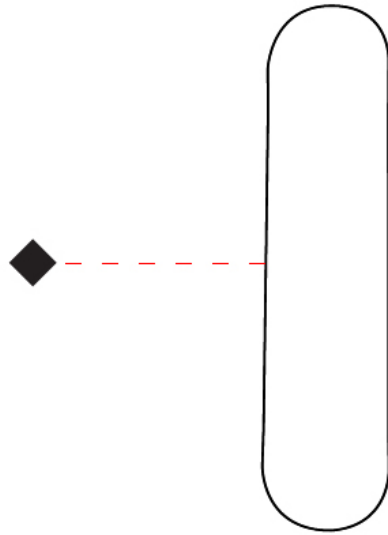

D63009-

PROJECT

TYPE

SPECIFIER

QUANTITY

DATE