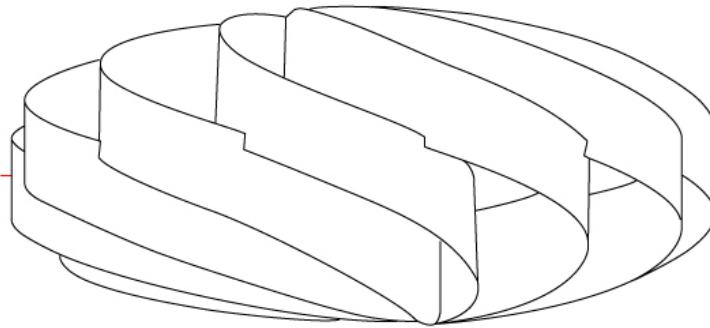

SWIRL PORTABLE

D64002-

PROJECT

TYPE

SPECIFIER

QUANTITY

DATE