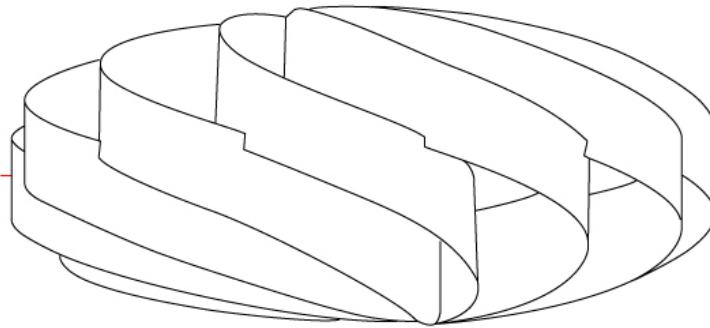

SWIRL PORTABLE

D64003-

PROJECT

TYPE

SPECIFIER

QUANTITY

DATE