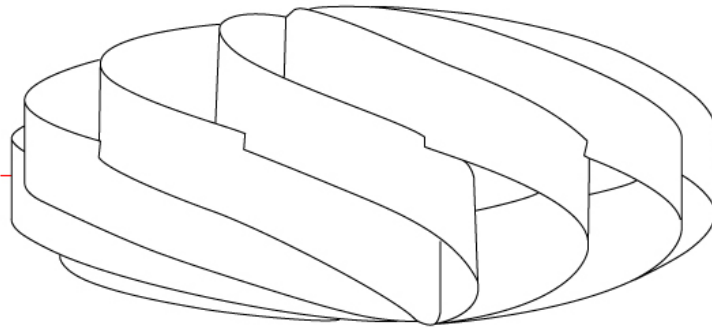

SWIRL PORTABLE

D64003-

PROJECT

TYPE

SPECIFIER

QUANTITY

DATE