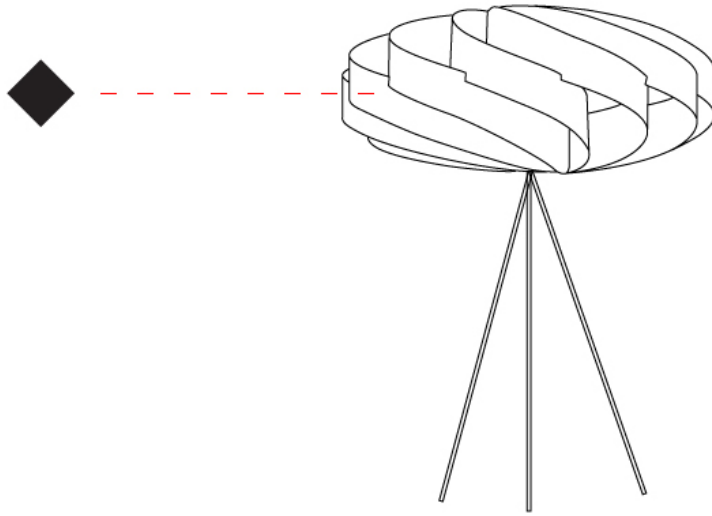

SWIRL PORTABLE

D64005-

PROJECT

TYPE

SPECIFIER

QUANTITY

DATE