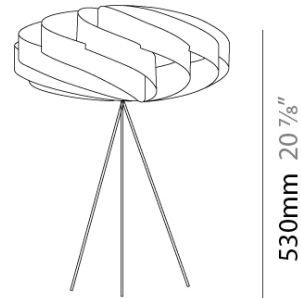

PROJECT	_____
TYPE	_____
SPECIFIER	_____
QUANTITY	_____
DATE	_____

SWIRL PORTABLE

D64005-

base number   Finish
Options

1. To build a product code in our configurator select the specify button on the base model # product page
2. To build a manual product code on this datasheet choose from the options listed below in blue font and add the suffix to the base model #

GENERAL

Series: Swirl _____
Brand: Linea Zero _____
Division: Design _____
Mounting Type: Portable _____
Mounting Location: Table _____
Subcategory: Table _____

PHYSICAL

Shape: Round _____
Diameter (mm): 400 _____
Diameter (in): 15 3/4 _____
Height (mm): 530 _____
Height (in): 20 7/8 _____
Light Distribution: Omnidirectional _____
Diffuser: Polilux™ Shade - See Finish Options _____
Fixture Finish: WHI / BLK / SIL / NGD / COP / PKM _____
Fixture Material: Polilux™/ Metal holder _____

ELECTRICAL

Number of Lamps: 1 _____
Lamp Type: LED Retrofit _____
Bulb Included: Bulb Not Included _____
Max. Wattage Per Lamp (W): 7 _____
Lamp Base: E26 _____
Input Voltage (V): 120 _____
Upon Request: 277Vac / GU24 _____

RATINGS AND CERTIFICATIONS

Certified By: Certified for North American Standards _____
IP rating: IP20 _____