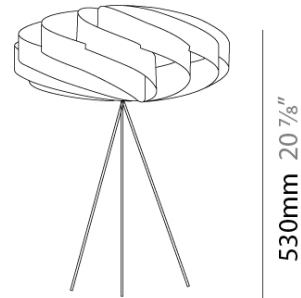

PROJECT _____
TYPE _____
SPECIFIER _____
QUANTITY _____
DATE _____

SWIRL PORTABLE

D64005-

base number   Finish
                                 Options

1. To build a product code in our configurator select the specify button on the base model # product page
2. To build a manual product code on this datasheet choose from the options listed below in blue font and add the suffix to the base model #

GENERAL

Series: Swirl
Brand: Linea Zero
Division: Design
Mounting Type: Portable
Mounting Location: Table
Subcategory: Table

PHYSICAL

Shape: Round
Diameter (mm): 400
Diameter (in): 15 3/4
Height (mm): 530
Height (in): 20 7/8
Light Distribution: Omnidirectional
Diffuser: Polilux™ Shade - See Finish Options
Fixture Finish: WHI / BLK / SIL / NGD / COP / PKM
Fixture Material: Polilux™/ Metal holder

ELECTRICAL

Number of Lamps: 1
Lamp Type: LED Retrofit
Bulb Included: Bulb Not Included
Max. Wattage Per Lamp (W): 7
Lamp Base: E26
Input Voltage (V): 120
Upon Request: 277Vac / GU24

RATINGS AND CERTIFICATIONS

Certified By: Certified for North American Standards
IP rating: IP20