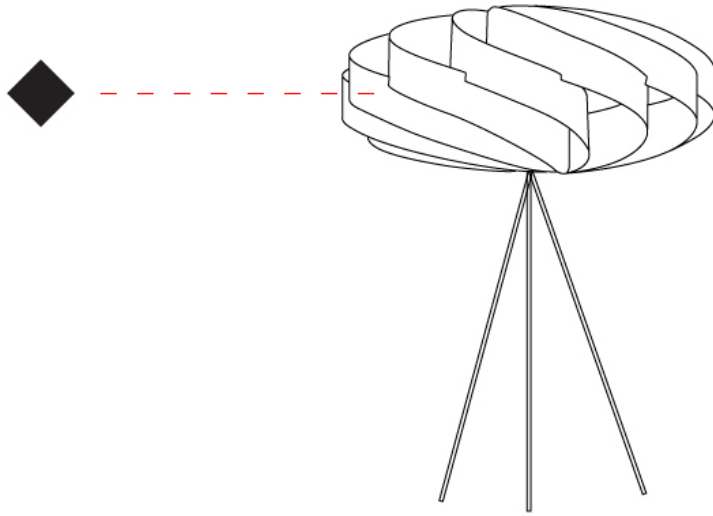

SWIRL PORTABLE

D64005-

PROJECT _____

TYPE _____

SPECIFIER _____

QUANTITY _____

DATE _____