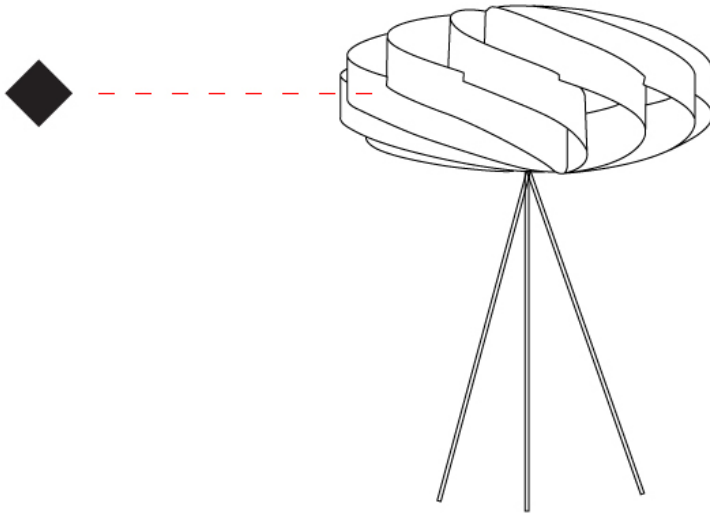

SWIRL PORTABLE

D64005-

PROJECT

TYPE

SPECIFIER

QUANTITY

DATE