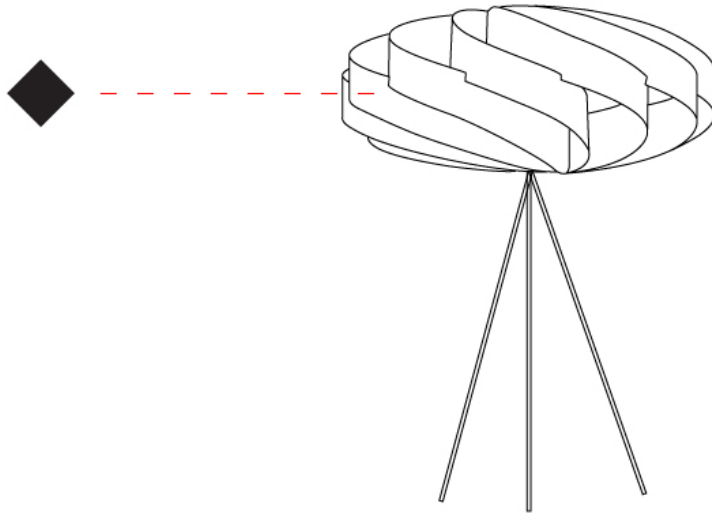

SWIRL PORTABLE

D64005-

PROJECT _____

TYPE _____

SPECIFIER _____

QUANTITY _____

DATE _____