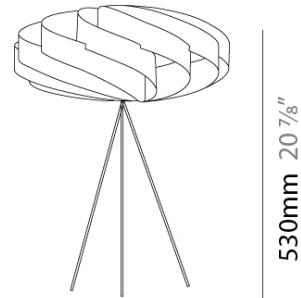

PROJECT _____
TYPE _____
SPECIFIER _____
QUANTITY _____
DATE _____

SWIRL PORTABLE

D64005-

base number   Finish
Options

1. To build a product code in our configurator select the specify button on the base model # product page
2. To build a manual product code on this datasheet choose from the options listed below in blue font and add the suffix to the base model #

GENERAL

Series: Swirl
Partner: Linea Zero
Division: Design
Installation: Portable
Product Type: Table
Mounting Location: Table

PHYSICAL

Shape: Round
Diameter (mm): 400
Diameter (in): 15 3/4
Height (mm): 530
Height (in): 20 7/8
Diffuser: Polilux™ Shade - See Finish Options
Fixture Finish: WHI / BLK / SIL / NGD / COP / PKM
Fixture Material: Polilux™/ Metal holder
Primary Material: Non-Static Polilux

ELECTRICAL

Number of Lamps: 1
Lamp Type: LED Retrofit
Bulb Included: Bulb Not Included
Max. Wattage Per Lamp (W): 7
Lamp Base: E26
Input Voltage (V): 120
Upon Request: 277Vac / GU24

RATINGS AND CERTIFICATIONS

Certified By: Certified for North American Standards
IP rating: IP20