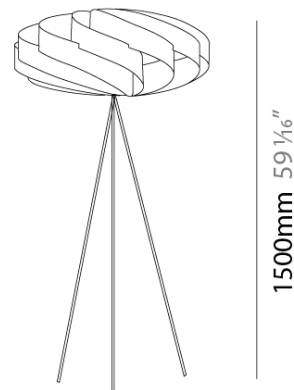

PROJECT	_____
TYPE	_____
SPECIFIER	_____
QUANTITY	_____
DATE	_____

SWIRL PORTABLE

D64007-

base number   Finish
Options

1. To build a product code in our configurator select the specify button on the base model # product page
2. To build a manual product code on this datasheet choose from the options listed below in blue font and add the suffix to the base model #

GENERAL

Series: Swirl
Partner: Linea Zero
Division: Design
Installation: Portable
Product Type: Floor
Mounting Location: Floor

PHYSICAL

Shape: Round
Diameter (mm): 500
Diameter (in): 19 11/16
Height (mm): 1500
Height (in): 59 1/16
Diffuser: Polilux™ Shade - See Finish Options
Fixture Finish: WHI / BLK / SIL / NGD / COP / PKM
Fixture Material: Polilux™/ Metal holder
Primary Material: Non-Static Polilux

ELECTRICAL

Number of Lamps: 1
Lamp Type: LED Retrofit
Bulb Included: Bulb Not Included
Max. Wattage Per Lamp (W): 7
Lamp Base: E26
Input Voltage (V): 120
Upon Request: 277Vac / GU24

RATINGS AND CERTIFICATIONS

Certified By: Certified for North American Standards
IP rating: IP20