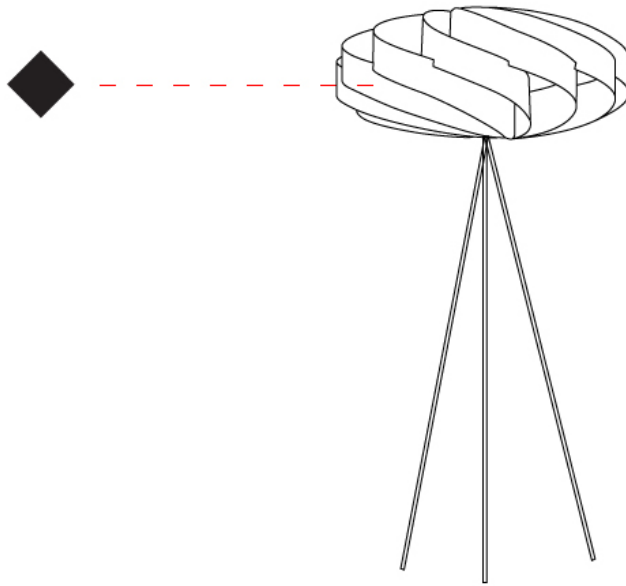

SWIRL PORTABLE

D64007-

PROJECT

TYPE

SPECIFIER

QUANTITY

DATE

D