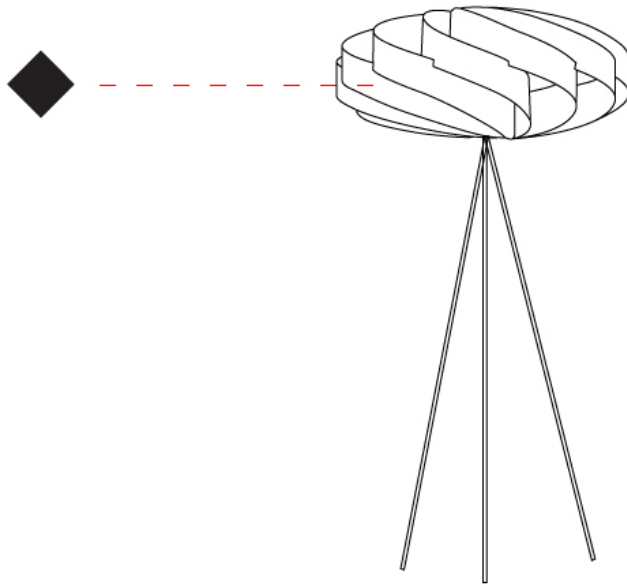

SWIRL PORTABLE

D64007-

PROJECT

TYPE

SPECIFIER

QUANTITY

DATE

D