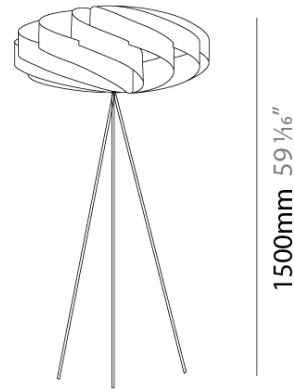

PROJECT _____
TYPE _____
SPECIFIER _____
QUANTITY _____
DATE _____

SWIRL PORTABLE

D64007-

base number   Finish
Options

1. To build a product code in our configurator select the specify button on the base model # product page
2. To build a manual product code on this datasheet choose from the options listed below in blue font and add the suffix to the base model #

GENERAL

Series: Swirl _____
Partner: Linea Zero _____
Division: Design _____
Installation: Portable _____
Product Type: Floor _____
Mounting Location: Floor _____

PHYSICAL

Shape: Round _____
Diameter (mm): 500 _____
Diameter (in): 19 ¹¹/₁₆ _____
Height (mm): 1500 _____
Height (in): 59 ¹/₁₆ _____
Diffuser: Polilux™ Shade - See Finish Options _____
Fixture Finish: WHI / BLK / SIL / NGD / COP / PKM _____
Fixture Material: Polilux™/ Metal holder _____
Primary Material: Non-Static Polilux _____

ELECTRICAL

Number of Lamps: 1 _____
Lamp Type: LED Retrofit _____
Bulb Included: Bulb Not Included _____
Max. Wattage Per Lamp (W): 7 _____
Lamp Base: E26 _____
Input Voltage (V): 120 _____
Upon Request: 277Vac / GU24 _____

RATINGS AND CERTIFICATIONS

Certified By: Certified for North American Standards _____
IP rating: IP20 _____