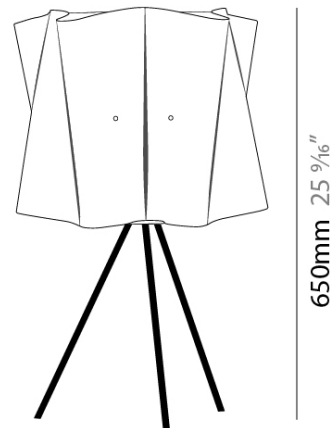

Ø400mm 15 3/4"