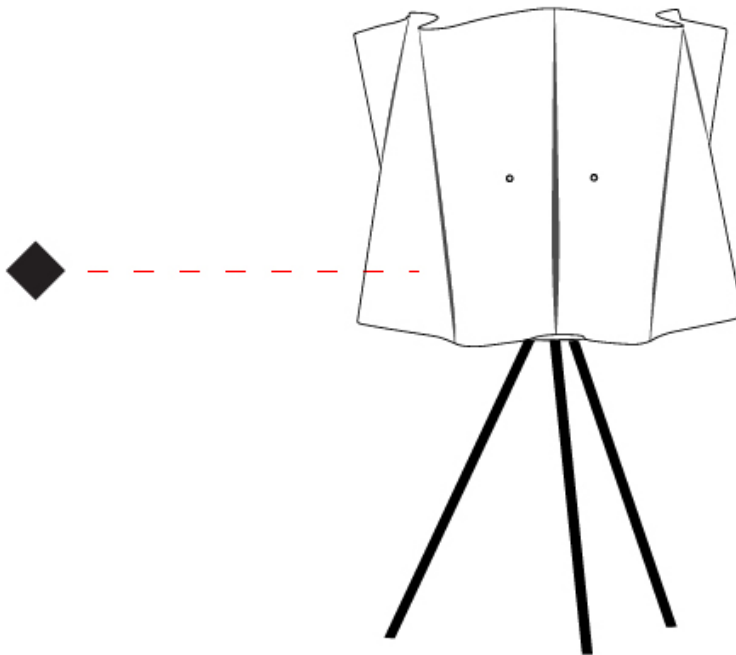

FOLIO PORTABLE

D64009-

PROJECT	_____
TYPE	_____
SPECIFIER	_____
QUANTITY	_____
DATE	_____