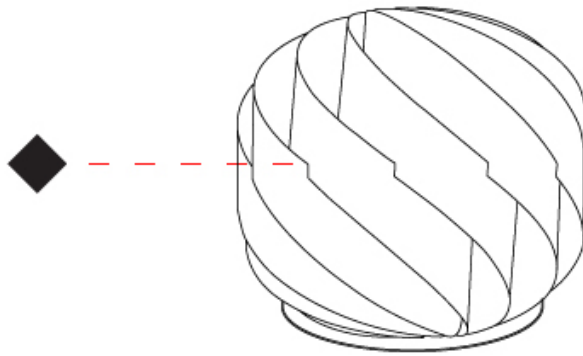

D64013-

PROJECT

TYPE

SPECIFIER

QUANTITY

DATE