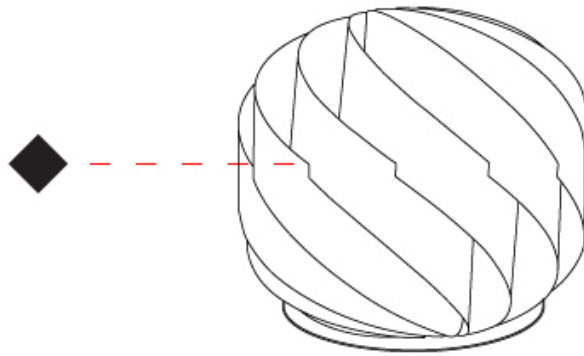

GENERAL

Series: Globe
Brand: Linea Zero
Division: Design
Mounting Type: Portable
Mounting Location: Table
Subcategory: Table

PHYSICAL

Shape: Round
Diameter (mm): 150
Diameter (in): 5 7/8
Height (mm): 140
Height (in): 5 1/2
Light Distribution: Omnidirectional
Diffuser: Polilux™ Shade - See Finish Options
Fixture Finish: WHI / BLK / SIL / NGD / COP / PKM
Fixture Material: Polilux™/ Metal holder
Upon Request: Bolt Down

PROJECT	<u> </u>
TYPE	<u> </u>
SPECIFIER	<u> </u>
QUANTITY	<u> </u>
DATE	<u> </u>

Ø150mm 5 7/8"

D64017-

PROJECT	_____
TYPE	_____
SPECIFIER	_____
QUANTITY	_____
DATE	_____

PROJECT	_____
TYPE	_____
SPECIFIER	_____
QUANTITY	_____
DATE	_____