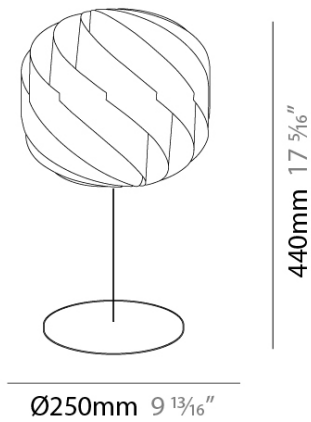

GLOBE PORTABLE

D64021-

base number   Finish
Options

1. To build a product code in our configurator select the specify button on the base model # product page
2. To build a manual product code on this datasheet choose from the options listed below in blue font and add the suffix to the base model #

GENERAL

Series: Globe
Brand: Linea Zero
Division: Design
Mounting Type: Portable
Mounting Location: Table
Subcategory: Table

PHYSICAL

Shape: Round
Diameter (mm): 250
Diameter (in): 9 13/16
Height (mm): 440
Height (in): 17 5/16
Light Distribution: Omnidirectional
Diffuser: Polilux™ Shade - See Finish Options
Fixture Finish: WHI / BLK / SIL / NGD / COP / PKM
Fixture Material: Polilux™/ Metal holder
Upon Request: Bolt Down

ELECTRICAL

Number of Lamps: 1
Lamp Type: LED Retrofit
Bulb Included: Bulb Not Included
Max. Wattage Per Lamp (W): 7
Lamp Base: E26
Input Voltage (V): 120
Upon Request: 277Vac / GU24

RATINGS AND CERTIFICATIONS

Certified By: Certified for North American Standards
IP rating: IP20

PROJECT
TYPE
SPECIFIER
QUANTITY
DATE