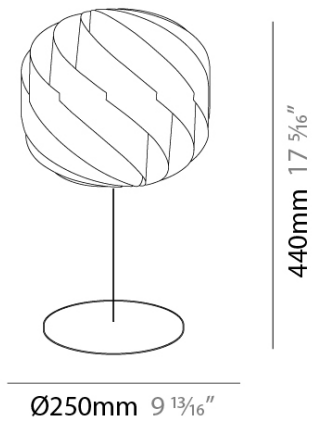

PROJECT	_____
TYPE	_____
SPECIFIER	_____
QUANTITY	_____
DATE	_____

GLOBE PORTABLE

D64021-

base number _____
Finish Options _____

1. To build a product code in our configurator select the specify button on the base model # product page
2. To build a manual product code on this datasheet choose from the options listed below in blue font and add the suffix to the base model #

GENERAL

Series: Globe

Brand: Linea Zero

Division: Design

Mounting Type: Portable

Mounting Location: Table

Subcategory: Table

PHYSICAL

Shape: Round

Diameter (mm): 250

Diameter (in): 9 ¹³/₁₆

Height (mm): 440

Height (in): 17 ⁵/₁₆

Light Distribution: Omnidirectional

Diffuser: Polilux™ Shade - See Finish Options

Fixture Finish: WHI / BLK / SIL / NGD / COP / PKM

Fixture Material: Polilux™/ Metal holder

Upon Request: Bolt Down

ELECTRICAL

Number of Lamps: 1

Lamp Type: LED Retrofit

Bulb Included: Bulb Not Included

Max. Wattage Per Lamp (W): 7

Lamp Base: E26

Input Voltage (V): 120

Upon Request: 277Vac / GU24

RATINGS AND CERTIFICATIONS

Certified By: Certified for North American Standards

IP rating: IP20

D