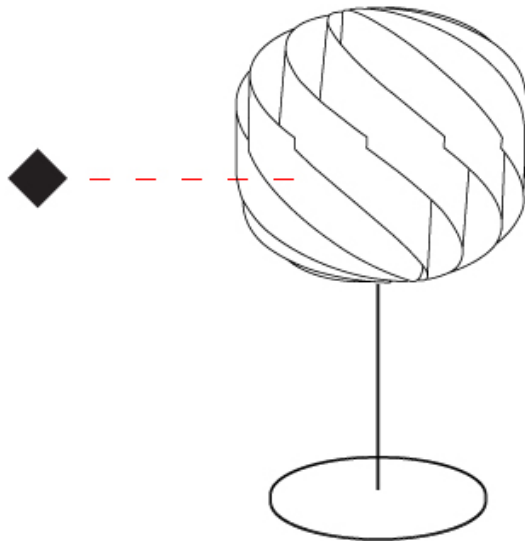

D64021-

PROJECT

TYPE

SPECIFIER

QUANTITY

DATE

D