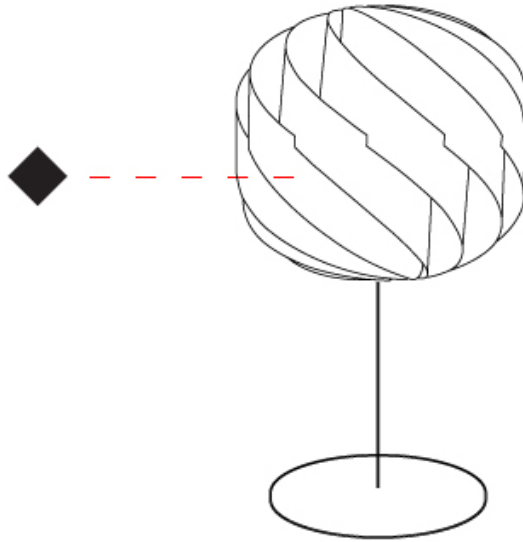

GLOBE PORTABLE

D64021-

PROJECT

TYPE

SPECIFIER

QUANTITY

DATE