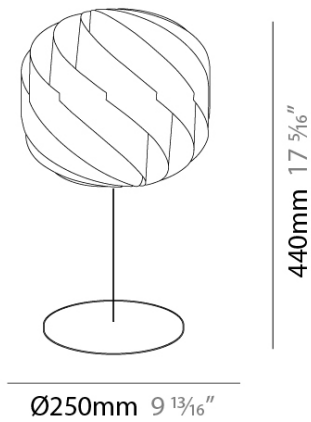

GLOBE PORTABLE

D64021-

base number   Finish
Options

1. To build a product code in our configurator select the specify button on the base model # product page
2. To build a manual product code on this datasheet choose from the options listed below in blue font and add the suffix to the base model #

GENERAL

Series: Globe
Partner: Linea Zero
Division: Design
Installation: Portable
Product Type: Table
Mounting Location: Table

PHYSICAL

Shape: Round
Diameter (mm): 250
Diameter (in): 9 ¹³/₁₆
Height (mm): 440
Height (in): 17 ⁵/₁₆
Diffuser: Polilux™ Shade - See Finish Options
Fixture Finish: WHI / BLK / SIL / NGD / COP / PKM
Fixture Material: Polilux™/ Metal holder
Primary Material: Non-Static Polilux
Upon Request: Bolt Down

ELECTRICAL

Number of Lamps: 1
Lamp Type: LED Retrofit
Bulb Included: Bulb Not Included
Max. Wattage Per Lamp (W): 7
Lamp Base: E26
Input Voltage (V): 120
Upon Request: 277Vac / GU24

RATINGS AND CERTIFICATIONS

Certified By: Certified for North American Standards
IP rating: IP20

PROJECT
TYPE
SPECIFIER
QUANTITY
DATE