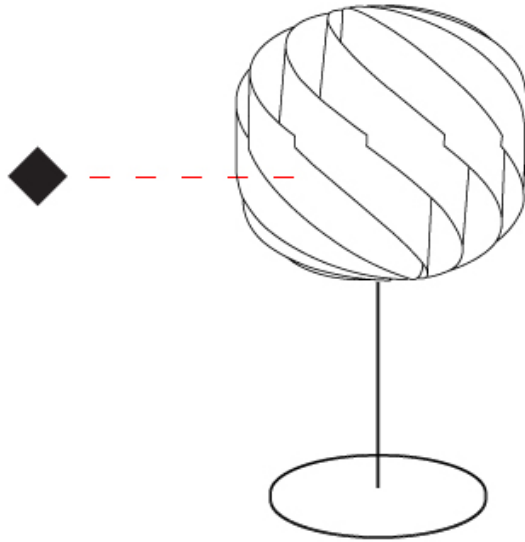

D64021-

PROJECT	_____
TYPE	_____
SPECIFIER	_____
QUANTITY	_____
DATE	_____