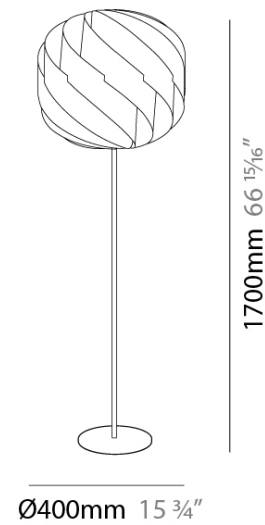

GLOBE PORTABLE

D64022-

base number   Finish
Options

1. To build a product code in our configurator select the specify button on the base model # product page
2. To build a manual product code on this datasheet choose from the options listed below in blue font and add the suffix to the base model #

GENERAL

Series: Globe
Partner: Linea Zero
Division: Design
Installation: Portable
Product Type: Floor
Mounting Location: Floor

PHYSICAL

Shape: Round
Diameter (mm): 400
Diameter (in): 15 3/4
Height (mm): 1700
Height (in): 66 15/16
Diffuser: Polilux™ Shade - See Finish Options
Fixture Finish: WHI / BLK / SIL / NGD / COP / PKM
Fixture Material: Polilux™/ Metal holder
Primary Material: Non-Static Polilux
Upon Request: Bolt Down

ELECTRICAL

Number of Lamps: 1
Lamp Type: LED Retrofit
Bulb Included: Bulb Not Included
Max. Wattage Per Lamp (W): 7
Lamp Base: E26
Input Voltage (V): 120
Upon Request: 277Vac / GU24

RATINGS AND CERTIFICATIONS

Certified By: Certified for North American Standards
IP rating: IP20

PROJECT	_____
TYPE	_____
SPECIFIER	_____
QUANTITY	_____
DATE	_____