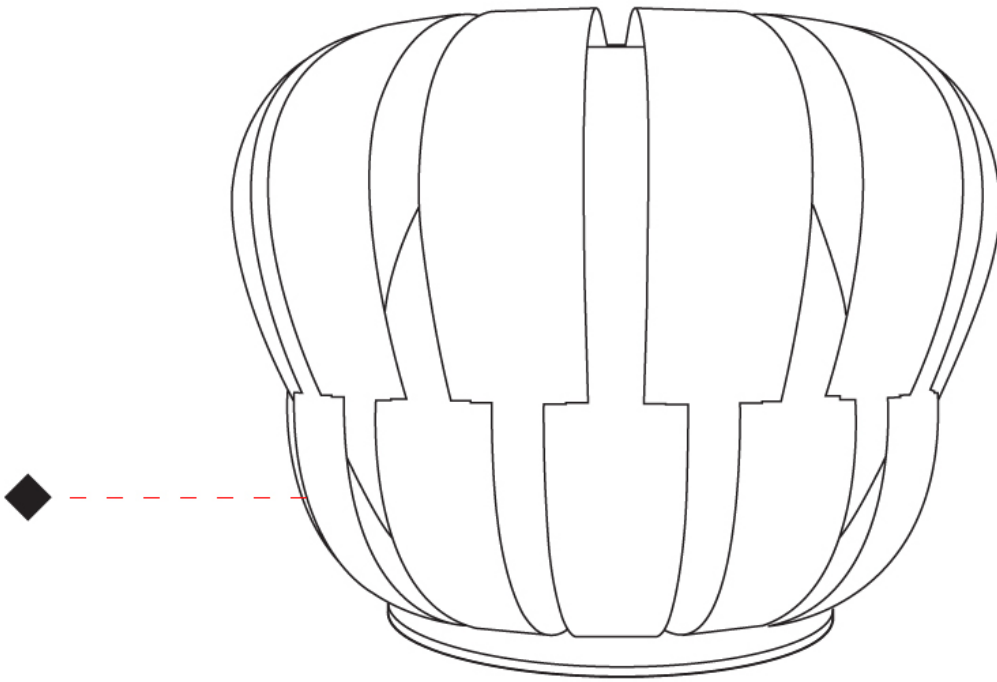

QUEEN PORTABLE

D64031-

PROJECT _____

TYPE _____

SPECIFIER _____

QUANTITY _____

DATE _____

D