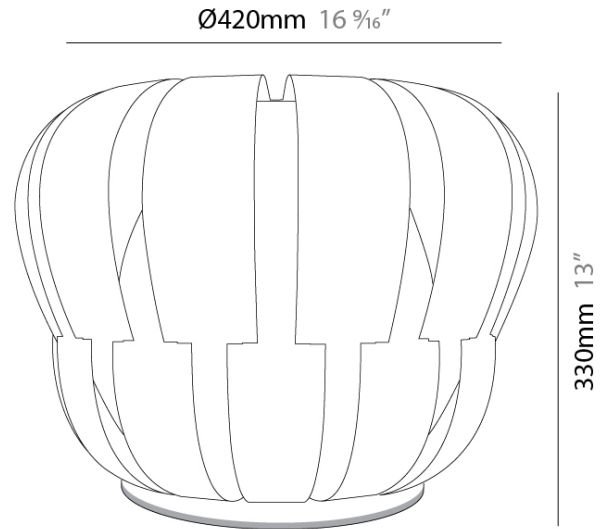

PROJECT
TYPE
SPECIFIER
QUANTITY
DATE

QUEEN PORTABLE

D64031-

base number   Finish
Options

1. To build a product code in our configurator select the specify button on the base model # product page
2. To build a manual product code on this datasheet choose from the options listed below in blue font and add the suffix to the base model #

GENERAL

Series: Queen
Partner: Linea Zero
Division: Design
Installation: Portable
Product Type: Table
Mounting Location: Table

PHYSICAL

Shape: Abstract
Diameter (mm): 420
Diameter (in): 16 ⁹/₁₆
Height (mm): 330
Height (in): 13
Diffuser: Polilux™ Shade - See Finish Options
Fixture Finish: WHI / PBL / POR / PGN / SIL / NGD / COP / PKM
Fixture Material: Polilux™/ Metal holder
Primary Material: Non-Static Polilux

ELECTRICAL

Number of Lamps: 1
Lamp Type: LED Retrofit
Bulb Included: Bulb Not Included
Max. Wattage Per Lamp (W): 7
Lamp Base: E26
Input Voltage (V): 120
Upon Request: 277Vac / GU24

RATINGS AND CERTIFICATIONS

Certified By: Certified for North American Standards
IP rating: IP20