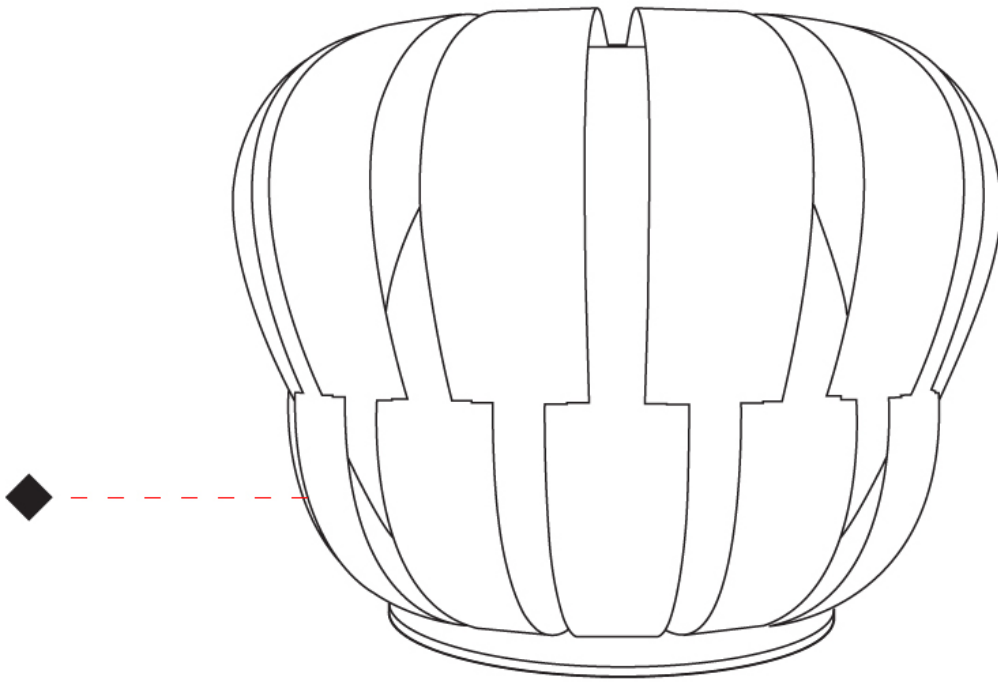

QUEEN PORTABLE

D64031-

PROJECT _____

TYPE _____

SPECIFIER _____

QUANTITY _____

DATE _____

D