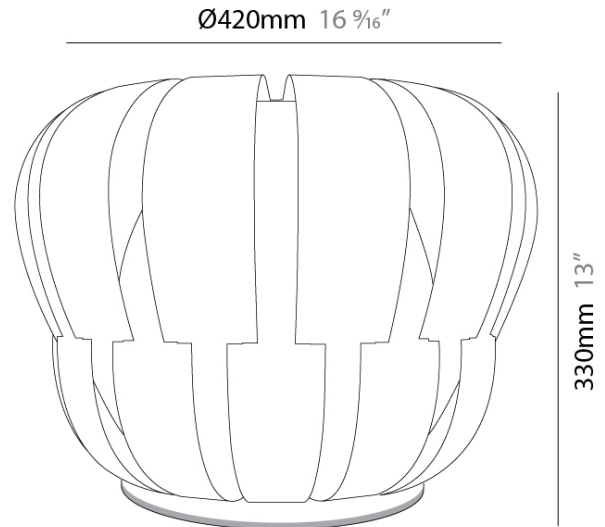

QUEEN PORTABLE

D64031-

base number   Finish
Options

1. To build a product code in our configurator select the specify button on the base model # product page
2. To build a manual product code on this datasheet choose from the options listed below in blue font and add the suffix to the base model #

GENERAL

Series: Queen _____
Brand: Linea Zero _____
Division: Design _____
Mounting Type: Portable _____
Mounting Location: Table _____
Subcategory: Ambient _____

PHYSICAL

Shape: Abstract _____
Diameter (mm): 420 _____
Diameter (in): 16 ⁹/₁₆ _____
Height (mm): 330 _____
Height (in): 13 _____
Light Distribution: Omnidirectional _____
Diffuser: Polilux™ Shade - See Finish Options _____
Fixture Finish: [WHI](#) / [PBL](#) / [POR](#) / [PGN](#) / [SIL](#) / [NGD](#) / [COP](#) / [PKM](#) _____
Fixture Material: Polilux™ / Metal holder _____

ELECTRICAL

Number of Lamps: 1 _____
Lamp Type: LED Retrofit _____
Bulb Included: Bulb Not Included _____
Max. Wattage Per Lamp (W): 7 _____
Lamp Base: E26 _____
Input Voltage (V): 120 _____
Upon Request: 277Vac / GU24 _____

RATINGS AND CERTIFICATIONS

Certified By: Certified for North American Standards _____
IP rating: IP20 _____