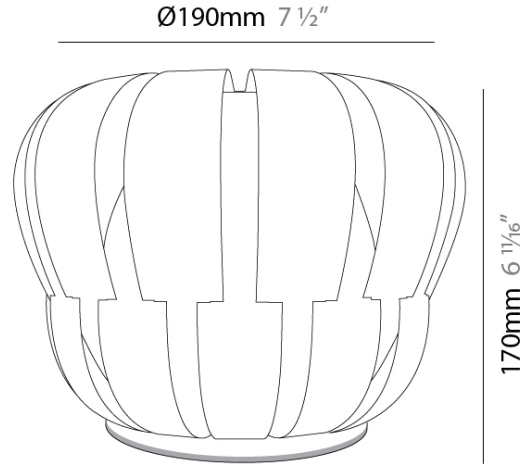

QUEEN PORTABLE

D64034-

base number   Finish
Options

PROJECT	_____
TYPE	_____
SPECIFIER	_____
QUANTITY	_____
DATE	_____

1. To build a product code in our configurator select the specify button on the base model # product page
2. To build a manual product code on this datasheet choose from the options listed below in blue font and add the suffix to the base model #

GENERAL

Series: Queen _____
Brand: Linea Zero _____
Division: Design _____
Mounting Type: Portable _____
Mounting Location: Table _____
Subcategory: Ambient _____

PHYSICAL

Shape: Abstract _____
Diameter (mm): 190 _____
Diameter (in): 7 ½ _____
Height (mm): 170 _____
Height (in): 6 11/16 _____
Light Distribution: Omnidirectional _____
Diffuser: Polilux™ Shade - See Finish Options _____
Fixture Finish: WHI / SIL / NGD / COP / PKM _____
Fixture Material: Polilux™/ Metal holder _____

ELECTRICAL

Number of Lamps: 1 _____
Lamp Type: LED Retrofit _____
Bulb Included: Bulb Not Included _____
Max. Wattage Per Lamp (W): 3 _____
Lamp Base: E12 _____
Input Voltage (V): 120 _____

RATINGS AND CERTIFICATIONS

Certified By: Certified for North American Standards _____
IP rating: IP20 _____