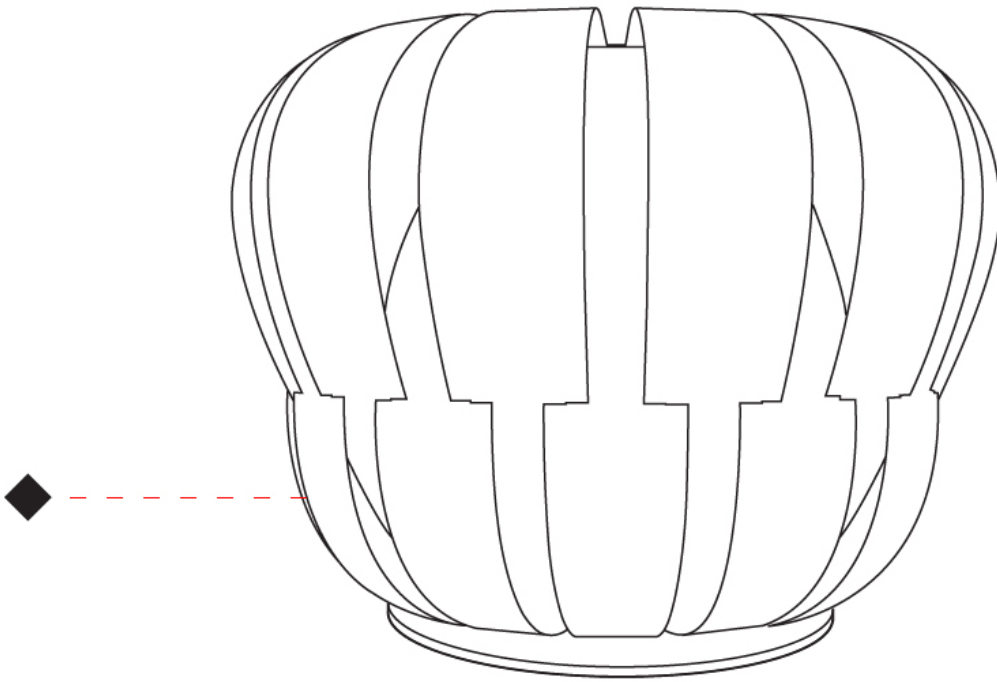

QUEEN PORTABLE

D64034-

PROJECT _____

TYPE _____

SPECIFIER _____

QUANTITY _____

DATE _____

D