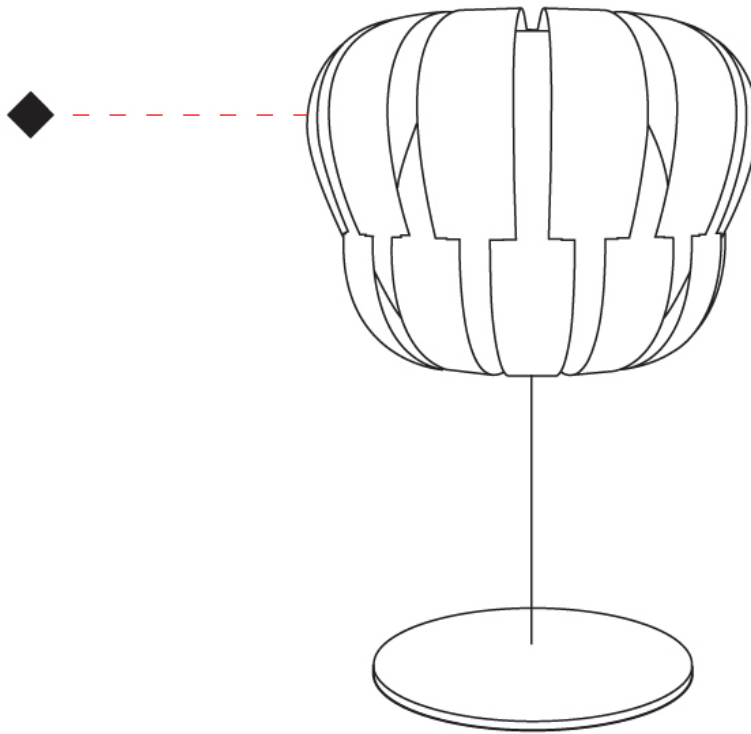

QUEEN PORTABLE

D64035-

PROJECT

TYPE

SPECIFIER

QUANTITY

DATE