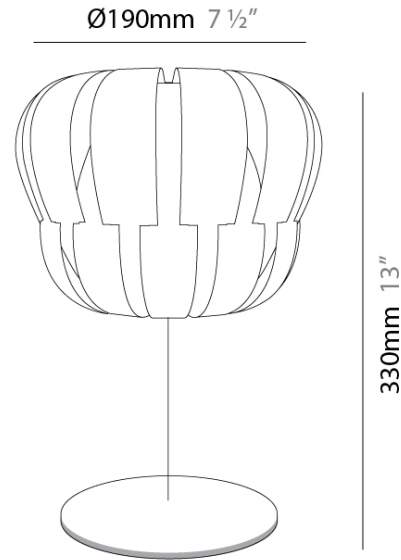

QUEEN PORTABLE

D64035-

base number   Finish
Options

1. To build a product code in our configurator select the specify button on the base model # product page
2. To build a manual product code on this datasheet choose from the options listed below in blue font and add the suffix to the base model #

GENERAL

Series: Queen
Brand: Linea Zero
Division: Design
Mounting Type: Portable
Mounting Location: Table
Subcategory: Ambient

PHYSICAL

Shape: Abstract
Diameter (mm): 190
Diameter (in): 7 ½
Height (mm): 330
Height (in): 13
Light Distribution: Omnidirectional
Diffuser: Polilux™ Shade - See Finish Options
Fixture Finish: WHI / SIL / NGD / COP / PKM
Fixture Material: Polilux™ / Metal holder

ELECTRICAL

Number of Lamps: 1
Lamp Type: LED Retrofit
Bulb Included: Bulb Not Included
Max. Wattage Per Lamp (W): 3
Lamp Base: E12
Input Voltage (V): 120

RATINGS AND CERTIFICATIONS

Certified By: Certified for North American Standards
IP rating: IP20

PROJECT	_____
TYPE	_____
SPECIFIER	_____
QUANTITY	_____
DATE	_____