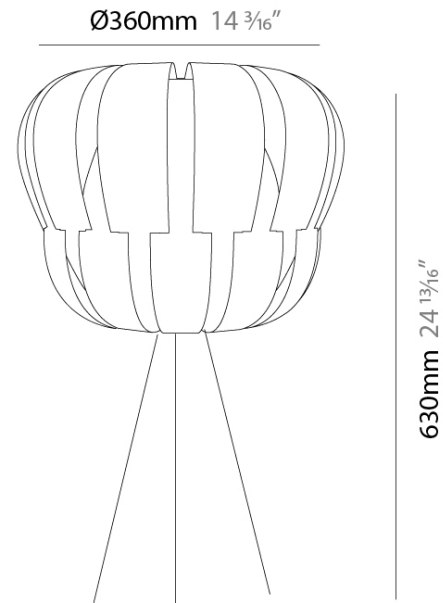

QUEEN PORTABLE

D64036-

base number Finish
Options

1. To build a product code in our configurator select the specify button on the base model # product page
2. To build a manual product code on this datasheet choose from the options listed below in blue font and add the suffix to the base model #

GENERAL

Series: Queen
Partner: Linea Zero
Division: Design
Installation: Portable
Product Type: Table
Mounting Location: Table

PHYSICAL

Shape: Abstract
Diameter (mm): 360
Diameter (in): 14 ³/₁₆"
Height (mm): 630
Height (in): 24 ¹³/₁₆"
Diffuser: Polilux™ Shade - See Finish Options
Fixture Finish: WHI / SIL / NGD / COP / PKM
Fixture Material: Polilux™/ Metal holder
Primary Material: Non-Static Polilux

PROJECT
TYPE
SPECIFIER
QUANTITY
DATE

QUEEN PORTABLE

D64036-

PROJECT

TYPE

SPECIFIER

QUANTITY

DATE