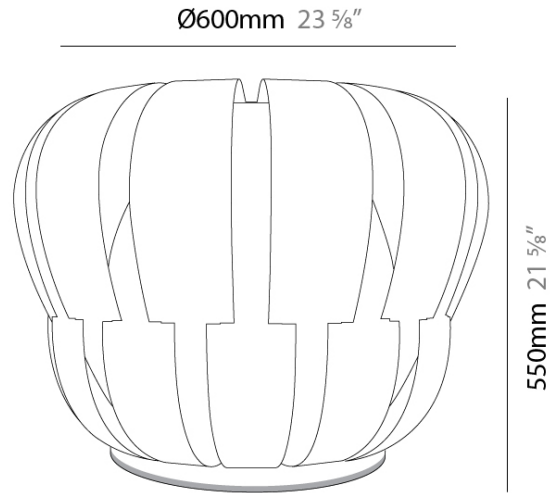

QUEEN PORTABLE

D64038-

base number Finish
Options

PROJECT
TYPE
SPECIFIER
QUANTITY
DATE

1. To build a product code in our configurator select the specify button on the base model # product page
2. To build a manual product code on this datasheet choose from the options listed below in blue font and add the suffix to the base model #

GENERAL

Series: Queen
Brand: Linea Zero
Division: Design
Mounting Type: Portable
Mounting Location: Floor
Subcategory: Ambient

PHYSICAL

Shape: Abstract
Diameter (mm): 600
Diameter (in): 23 5/8
Height (mm): 550
Height (in): 21 5/8
Light Distribution: Omnidirectional
Diffuser: Polilux™ Shade - See Finish Options
Fixture Finish: WHI / SIL / NGD / COP / PKM
Fixture Material: Polilux™/ Metal holder

ELECTRICAL

Number of Lamps: 2
Lamp Type: LED Retrofit
Bulb Included: Bulb Not Included
Max. Wattage Per Lamp (W): 7
Lamp Base: E26
Input Voltage (V): 120
Upon Request: 277Vac / GU24

RATINGS AND CERTIFICATIONS

Certified By: Certified for North American Standards
IP rating: IP20