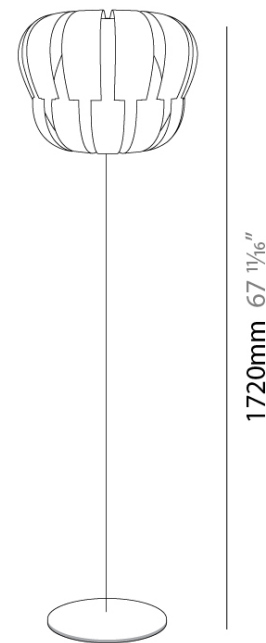

QUEEN PORTABLE

D64039-

base number Finish
Options

- To build a product code in our configurator select the specify button on the base model # product page
- To build a manual product code on this datasheet choose from the options listed below in blue font and add the suffix to the base model #

GENERAL

Series: Queen
 Partner: Linea Zero
 Division: Design
 Installation: Portable
 Product Type: Floor
 Mounting Location: Floor

PHYSICAL

Shape: Abstract
 Diameter (mm): 420
 Diameter (in): 16 ⁹/₁₆
 Height (mm): 1720
 Height (in): 67 ¹¹/₁₆
 Diffuser: Polilux™ Shade - See Finish Options
 Fixture Finish: WHI / SIL / NGD / COP / PKM
 Fixture Material: Polilux™/ Metal holder
 Primary Material: Non-Static Polilux

ELECTRICAL

Number of Lamps: 1
 Lamp Type: LED Retrofit
 Bulb Included: Bulb Not Included
 Max. Wattage Per Lamp (W): 7
 Lamp Base: E26
 Input Voltage (V): 120
 Upon Request: 277Vac / GU24

RATINGS AND CERTIFICATIONS

Certified By: Certified for North American Standards
 IP rating: IP20

PROJECT	_____
TYPE	_____
SPECIFIER	_____
QUANTITY	_____
DATE	_____

Ø420mm 16 ⁹/₁₆"

QUEEN PORTABLE

D64039-

PROJECT

TYPE

SPECIFIER