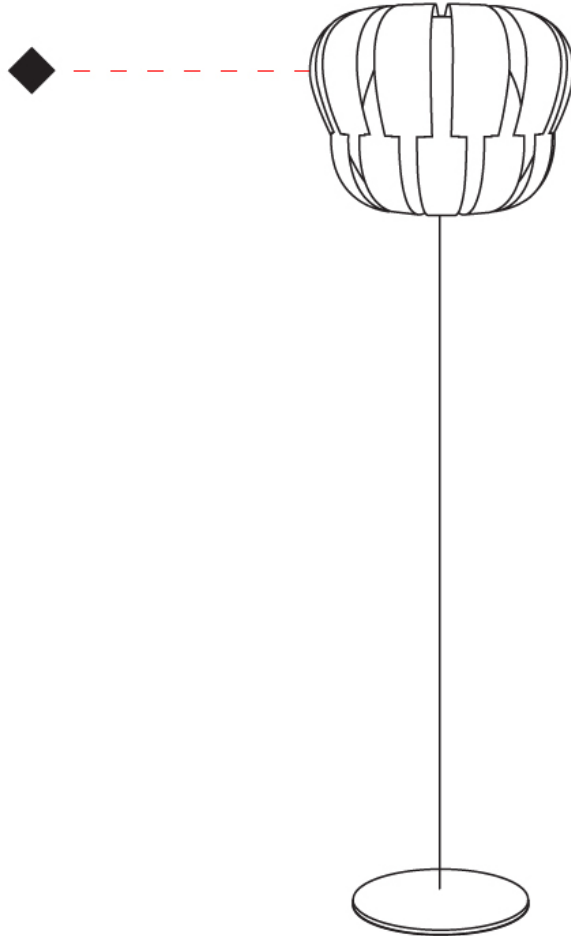

QUEEN PORTABLE

D64039-

PROJECT

TYPE

SPECIFIER

QUANTITY

DATE

D