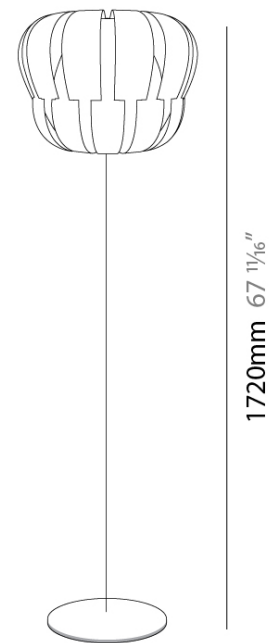

Ø420mm 16 ⁹/₁₆"