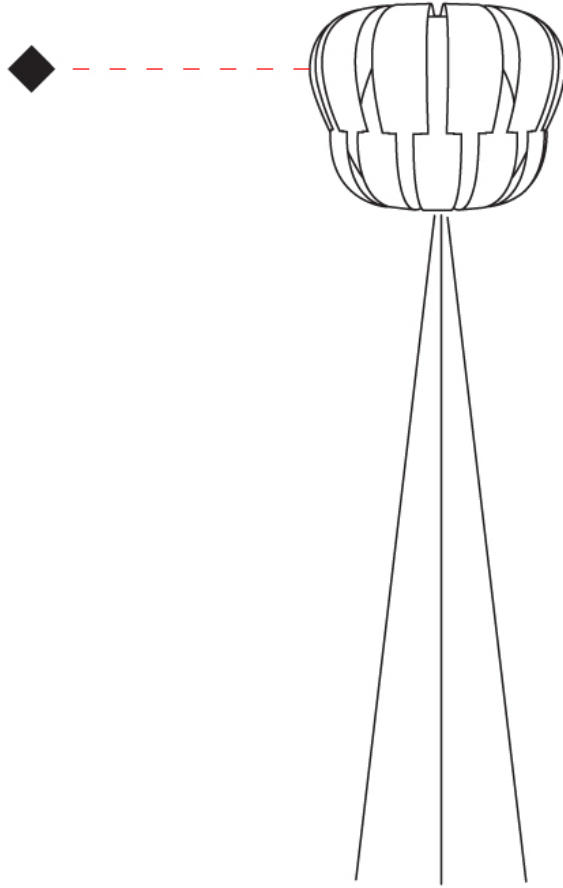

GENERAL

Series: Queen _____
Brand: Linea Zero _____
Division: Design _____
Mounting Type: Portable _____
Mounting Location: Floor _____
Subcategory: Ambient _____

PHYSICAL

Shape: Abstract _____
Diameter (mm): 420 _____
Diameter (in): 16 ⁹/₁₆ _____
Height (mm): 1650 _____
Height (in): 64 ¹⁵/₁₆ _____
Light Distribution: Omnidirectional _____
Diffuser: Polilux™ Shade - See Finish Options _____
Fixture Finish: WHI / SIL / NGD / COP / PKM _____
Fixture Material: Polilux™/ Metal holder _____

SPECIFIER

QUANTITY

DATE

QUEEN PORTABLE COLOR FINISH CHART

PROJECT

TYPE

SPECIFIER

QUANTITY