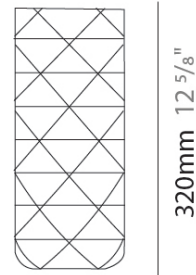

GENERAL

Series: Prisma
 Partner: Linea Zero
 Division: Design
 Installation: Portable
 Product Type: Table
 Mounting Location: Table

PHYSICAL

Shape: Cylinder
 Diameter (mm): 130
 Diameter (in): 5 1/8"
 Height (mm): 320
 Height (in): 12 5/8"
 Diffuser: Polilux™ Shade - See Finish Options
[Fixture Finish: WHI / SIL / NGD / COP / PKM](#)
 Fixture Material: Polilux™/ Metal holder
 Primary Material: Non-Static Polilux

Certified By: Certified for North American Standards
 IP rating: IP20

PROJECT
TYPE
SPECIFIER
QUANTITY
DATE

Ø130mm 5 1/8"

PRISMA PORTABLE

D64048-

PROJECT _____

TYPE _____

SPECIFIER _____