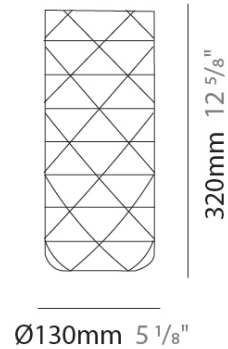

PRISMA PORTABLE

D64048-

base number   Finish
Options

1. To build a product code in our configurator select the specify button on the base model # product page
2. To build a manual product code on this datasheet choose from the options listed below in blue font and add the suffix to the base model #

GENERAL

Series: Prisma
Partner: Linea Zero
Division: Design
Installation: Portable
Product Type: Table
Mounting Location: Table

PHYSICAL

Shape: Cylinder
Diameter (mm): 130
Diameter (in): 5 1/8"
Height (mm): 320
Height (in): 12 5/8"
Diffuser: Polilux™ Shade - See Finish Options
Fixture Finish: WHI / SIL / NGD / COP / PKM
Fixture Material: Polilux™/ Metal holder
Primary Material: Non-Static Polilux

ELECTRICAL

Number of Lamps: 1
Lamp Type: LED Retrofit
Bulb Included: Bulb Not Included
Max. Wattage Per Lamp (W): 7
Lamp Base: E26
Input Voltage (V): 120
Upon Request: 277Vac / GU24

RATINGS AND CERTIFICATIONS

Certified By: Certified for North American Standards
IP rating: IP20

PROJECT
TYPE
SPECIFIER
QUANTITY
DATE