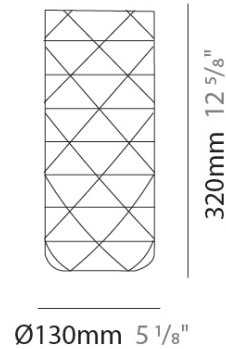

PRISMA PORTABLE

D64048-

base number   Finish
Options

1. To build a product code in our configurator select the specify button on the base model # product page
2. To build a manual product code on this datasheet choose from the options listed below in blue font and add the suffix to the base model #

GENERAL

Series: Prisma
Brand: Linea Zero
Division: Design
Mounting Type: Portable
Mounting Location: Table
Subcategory: Table

PHYSICAL

Shape: Cylinder
Diameter (mm): 130
Diameter (in): 5 1/8"
Height (mm): 320
Height (in): 12 5/8"
Light Distribution: Omnidirectional
Diffuser: Polilux™ Shade - See Finish Options
Fixture Finish: WHI / SIL / NGD / COP / PKM
Fixture Material: Polilux™/ Metal holder

ELECTRICAL

Number of Lamps: 1
Lamp Type: LED Retrofit
Bulb Included: Bulb Not Included
Max. Wattage Per Lamp (W): 7
Lamp Base: E26
Input Voltage (V): 120
Upon Request: 277Vac / GU24

RATINGS AND CERTIFICATIONS

Certified By: Certified for North American Standards
IP rating: IP20

PROJECT
TYPE
SPECIFIER
QUANTITY
DATE