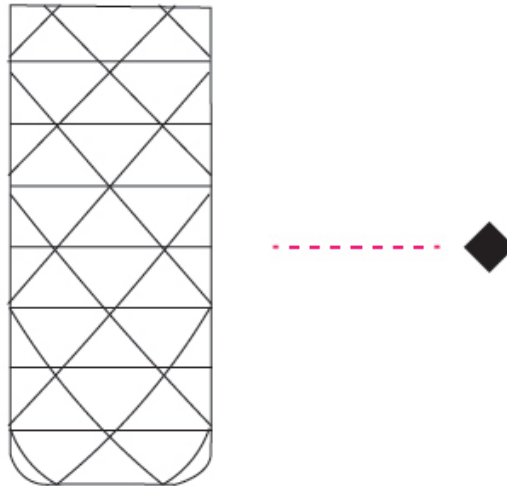

PRISMA PORTABLE

D64048-

PROJECT _____

TYPE _____

SPECIFIER _____

QUANTITY _____

DATE _____

D