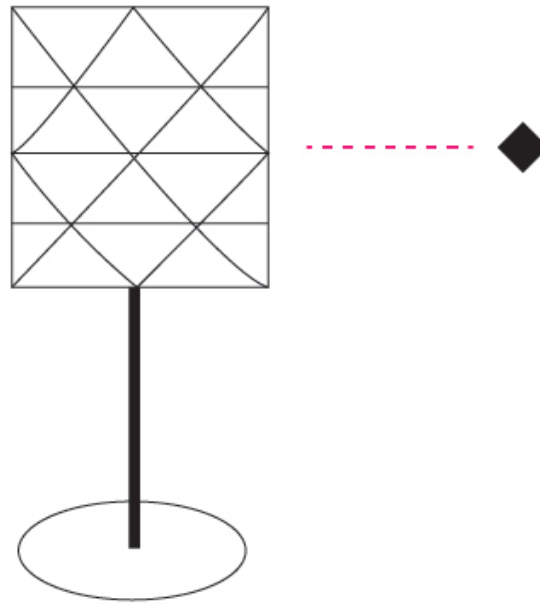

D64049-

PROJECT _____

TYPE _____

SPECIFIER _____

QUANTITY _____

DATE _____