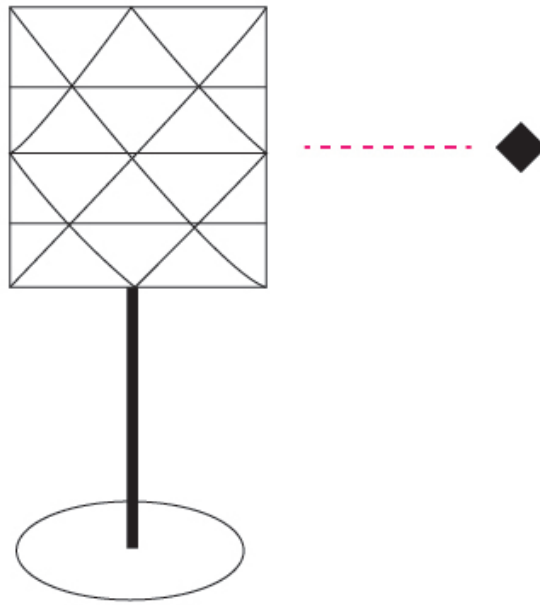

PRISMA PORTABLE

D64049-

PROJECT _____

TYPE _____

SPECIFIER _____

QUANTITY _____

DATE _____

D