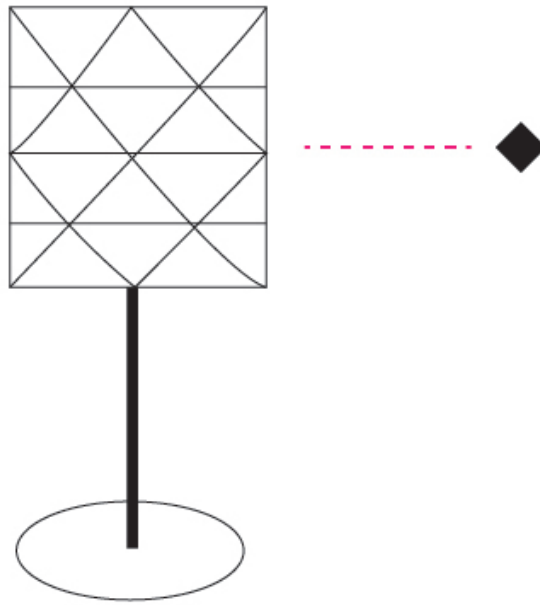

PRISMA PORTABLE

D64049-

PROJECT	_____
TYPE	_____
SPECIFIER	_____
QUANTITY	_____
DATE	_____

D