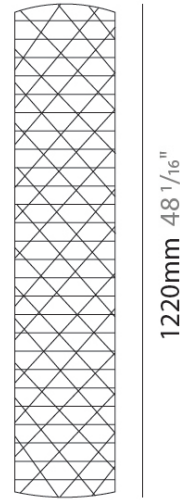

PRISMA PORTABLE

D64050-

base number Finish
Options

1. To build a product code in our configurator select the specify button on the base model # product page
2. To build a manual product code on this datasheet choose from the options listed below in blue font and add the suffix to the base model #

GENERAL

Series: Prisma
 Brand: Linea Zero
 Division: Design
 Mounting Type: Portable
 Mounting Location: Floor
 Subcategory: Floor

PHYSICAL

Shape: Cylinder
 Diameter (mm): 270
 Diameter (in): 10 ⁵/₈
 Height (mm): 1220
 Height (in): 48 ¹/₁₆
 Light Distribution: Omnidirectional
 Diffuser: Polilux™ Shade - See Finish Options
 Fixture Finish: WHI / SIL / NGD / COP / PKM
 Fixture Material: Polilux™/ Metal holder

Certified By: Certified for North American Standards
 IP rating: IP20

PROJECT
TYPE
SPECIFIER
QUANTITY
DATE

Ø270mm 10 ⁵/₈"

1220mm 48 ¹/₁₆"

PRISMA PORTABLE

D64050-

PROJECT

TYPE

SPECIFIER

QUANTITY

DATE

D

PRISMA PORTABLE COLOR FINISH CHART

PROJECT

TYPE

SPECIFIER