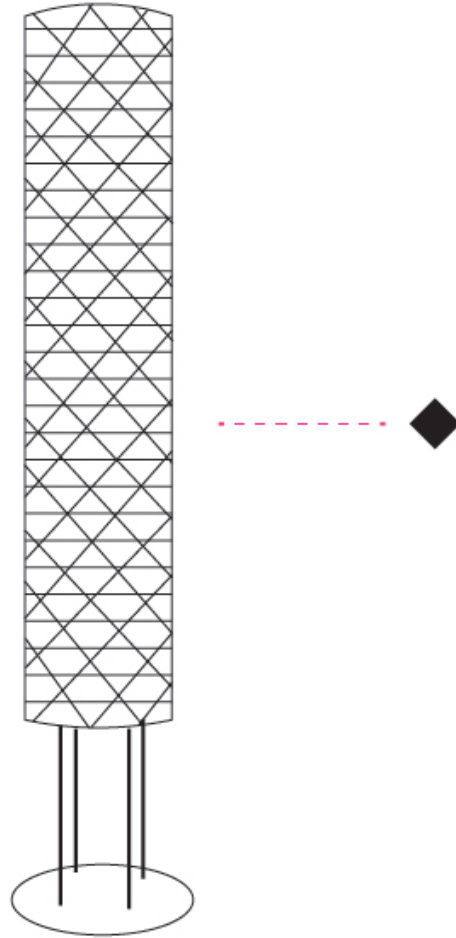

PRISMA PORTABLE

D64051-

PROJECT

TYPE

SPECIFIER

QUANTITY

DATE

D