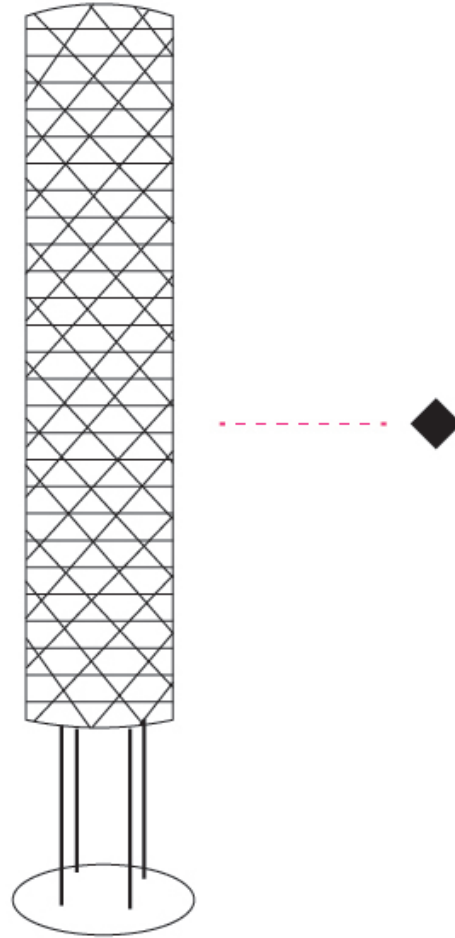

PRISMA PORTABLE

D64051-

PROJECT

TYPE

SPECIFIER

QUANTITY

DATE

D