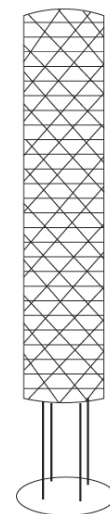

Ø270mm 10 ⁵/₈"