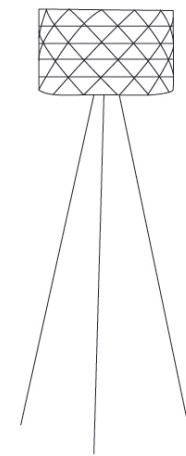

Ø400mm 15 3/4"