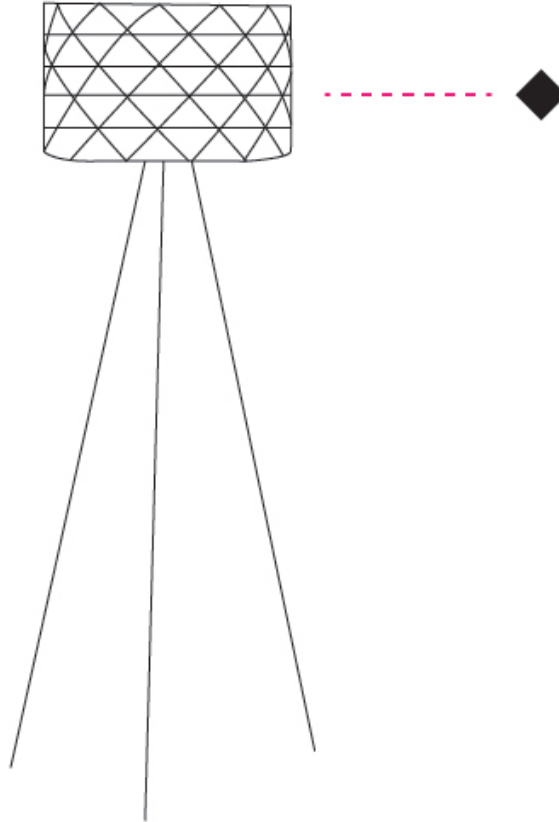

PRISMA PORTABLE

D64052-

PROJECT	_____
TYPE	_____
SPECIFIER	_____
QUANTITY	_____
DATE	_____

D