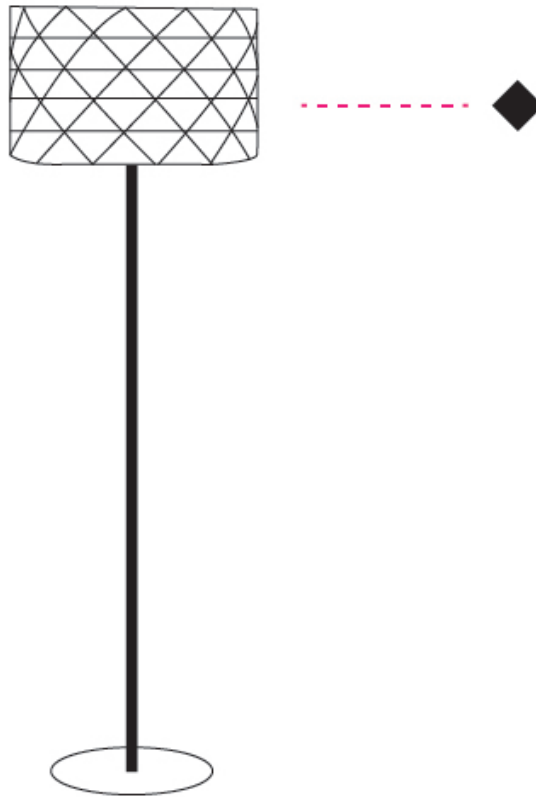

PRISMA PORTABLE

D64053-

PROJECT _____

TYPE _____

SPECIFIER _____

QUANTITY _____

DATE _____

D