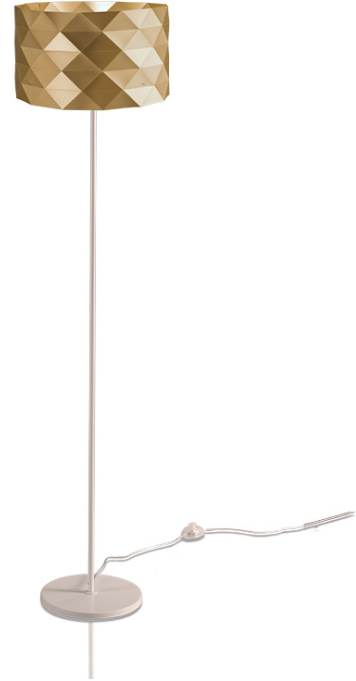

PRISMA PORTABLE

D64053-

base number   Finish
Options

1. To build a product code in our configurator select the specify button on the base model # product page
2. To build a manual product code on this datasheet choose from the options listed below in blue font and add the suffix to the base model #

GENERAL

Series: Prisma
Partner: Linea Zero
Division: Design
Installation: Portable
Product Type: Floor
Mounting Location: Floor

PHYSICAL

Shape: Drum
Diameter (mm): 400
Diameter (in): 15 3/4
Height (mm): 1530
Height (in): 60 1/4
Diffuser: Polilux™ Shade - See Finish Options
Fixture Finish: WHI / SIL / NGD / COP / PKM
Fixture Material: Polilux™/ Metal holder
Primary Material: Non-Static Polilux

ELECTRICAL

Number of Lamps: 1
Lamp Type: LED Retrofit
Bulb Included: Bulb Not Included
Max. Wattage Per Lamp (W): 7
Lamp Base: E26
Input Voltage (V): 120
Upon Request: 277Vac / GU24

RATINGS AND CERTIFICATIONS

Certified By: Certified for North American Standards
IP rating: IP20

PROJECT
TYPE
SPECIFIER
QUANTITY
DATE

Ø400mm 15 3/4"

1530mm 60 1/4"