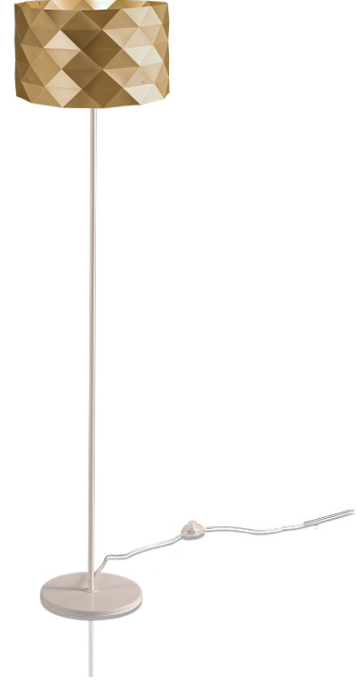

PRISMA PORTABLE

D64053-

base number   Finish
Options

1. To build a product code in our configurator select the specify button on the base model # product page
2. To build a manual product code on this datasheet choose from the options listed below in blue font and add the suffix to the base model #

GENERAL

Series: Prisma
Brand: Linea Zero
Division: Design
Mounting Type: Portable
Mounting Location: Floor
Subcategory: Floor

PHYSICAL

Shape: Drum
Diameter (mm): 400
Diameter (in): 15 3/4
Height (mm): 1530
Height (in): 60 1/4
Light Distribution: Omnidirectional
Diffuser: Polilux™ Shade - See Finish Options
Fixture Finish: WHI / SIL / NGD / COP / PKM
Fixture Material: Polilux™/ Metal holder

ELECTRICAL

Number of Lamps: 1
Lamp Type: LED Retrofit
Bulb Included: Bulb Not Included
Max. Wattage Per Lamp (W): 7
Lamp Base: E26
Input Voltage (V): 120
Upon Request: 277Vac / GU24

RATINGS AND CERTIFICATIONS

Certified By: Certified for North American Standards
IP rating: IP20

PROJECT
TYPE
SPECIFIER
QUANTITY
DATE

Ø400mm 15 3/4"

1530mm 60 1/4"