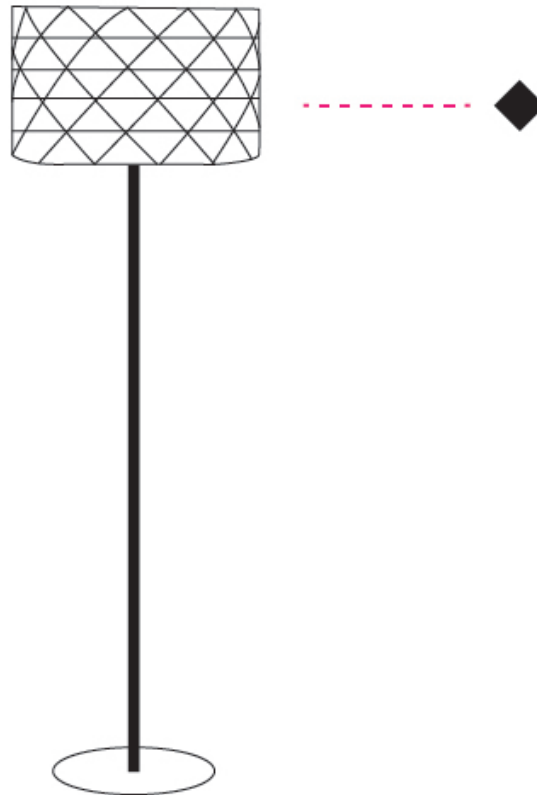

PRISMA PORTABLE

D64053-

PROJECT _____

TYPE _____

SPECIFIER _____

QUANTITY _____

DATE _____