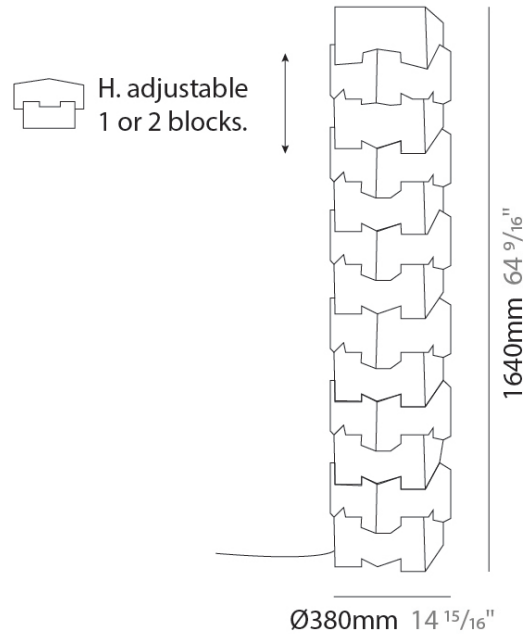

BUILDING PORTABLE

D64055-

base number   Finish
Options

1. To build a product code in our configurator select the specify button on the base model # product page
2. To build a manual product code on this datasheet choose from the options listed below in blue font and add the suffix to the base model #

GENERAL

Series: Building _____
Partner: Linea Zero _____
Division: Design _____
Installation: Portable _____
Product Type: Floor _____
Mounting Location: Floor _____

PHYSICAL

Shape: Abstract _____
Diameter (mm): 380 _____
Diameter (in): 14 ¹⁵/₁₆ _____
Height (mm): 1640 _____
Height (in): 64 ⁹/₁₆ _____
Diffuser: Polilux™ Shade - See Finish Options _____
Fixture Finish: WHI / SIL / NGD / COP / PKM _____
Fixture Material: Polilux™/ Metal holder _____
Primary Material: Non-Static Polilux _____

ELECTRICAL

Number of Lamps: 3 _____
Lamp Type: LED Retrofit _____
Bulb Included: Bulb Not Included _____
Max. Wattage Per Lamp (W): 7 _____
Lamp Base: E26 _____
Input Voltage (V): 120 _____
Upon Request: 277Vac / GU24 _____

RATINGS AND CERTIFICATIONS

Certified By: Certified for North American Standards _____
IP rating: IP20 _____