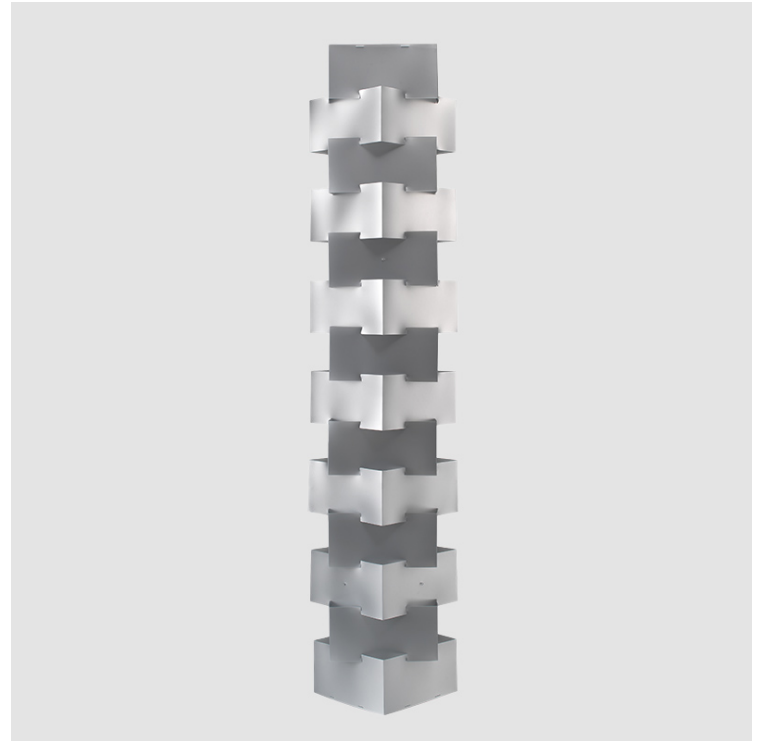

BUILDING PORTABLE

D64055-

base number   Finish
Options

1. To build a product code in our configurator select the specify button on the base model # product page
2. To build a manual product code on this datasheet choose from the options listed below in blue font and add the suffix to the base model #

GENERAL

Series: Building _____
Partner: Linea Zero _____
Division: Design _____
Installation: Portable _____
Product Type: Floor _____
Mounting Location: Floor _____

PHYSICAL

Shape: Abstract _____
Diameter (mm): 380 _____
Diameter (in): 14 ¹⁵/₁₆ _____
Height (mm): 1640 _____
Height (in): 64 ⁹/₁₆ _____
Diffuser: Polilux™ Shade - See Finish Options _____
Fixture Finish: WHI / SIL / NGD / COP / PKM _____
Fixture Material: Polilux™/ Metal holder _____
Primary Material: Non-Static Polilux _____

ELECTRICAL

Number of Lamps: 3 _____
Lamp Type: LED Retrofit _____
Bulb Included: Bulb Not Included _____
Max. Wattage Per Lamp (W): 7 _____
Lamp Base: E26 _____
Input Voltage (V): 120 _____
Upon Request: 277Vac / GU24 _____

RATINGS AND CERTIFICATIONS

Certified By: Certified for North American Standards _____
IP rating: IP20 _____