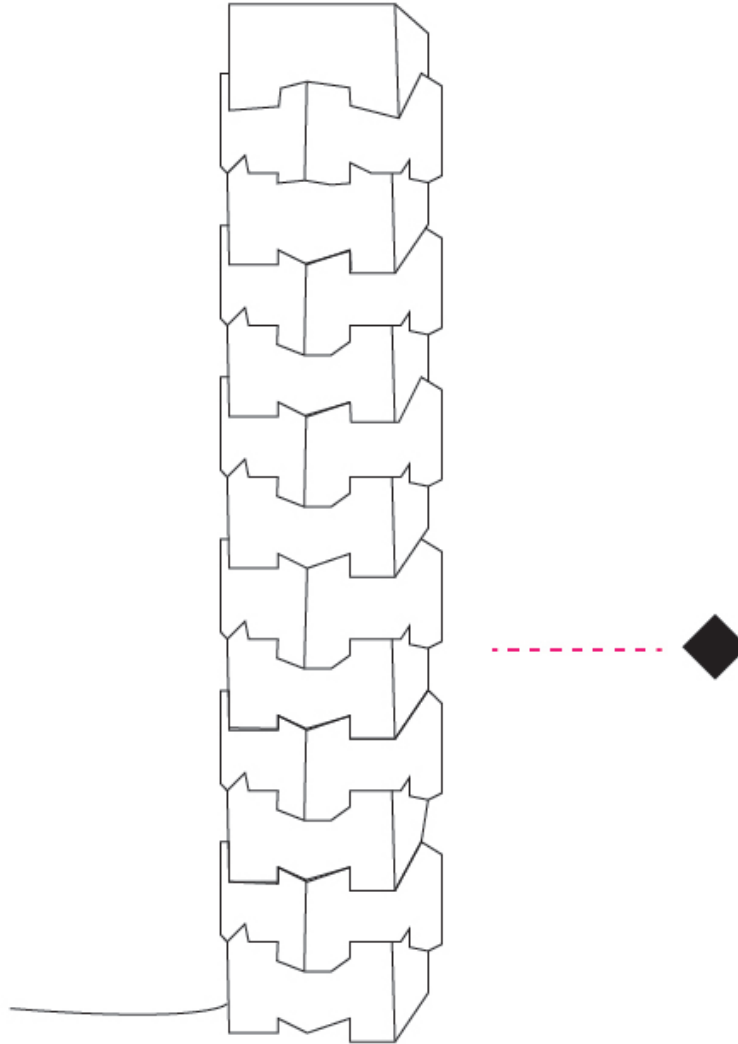

D64055-

PROJECT

TYPE

SPECIFIER

QUANTITY

DATE

D