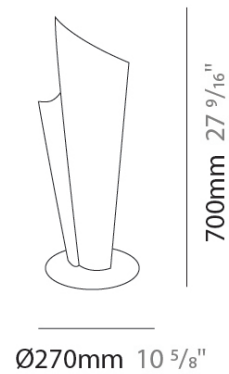

VELA PORTABLE

D64057-

base number Finish
Options

1. To build a product code in our configurator select the specify button on the base model # product page
2. To build a manual product code on this datasheet choose from the options listed below in blue font and add the suffix to the base model #

GENERAL

Series: Vela
Brand: Linea Zero
Division: Design
Mounting Type: Portable
Mounting Location: Table
Subcategory: Ambient

PHYSICAL

Shape: Abstract
Diameter (mm): 270
Diameter (in): 10 ⁵/₈"
Height (mm): 700
Height (in): 27 ⁹/₁₆"
Light Distribution: Omnidirectional
Diffuser: Polilux™ Shade - See Finish Options
Fixture Finish: WHI / SIL / NGD / COP / PKM
Fixture Material: Polilux™/ Metal holder

ELECTRICAL

Number of Lamps: 1
Lamp Type: LED Retrofit
Bulb Included: Bulb Not Included
Max. Wattage Per Lamp (W): 7
Lamp Base: E26
Input Voltage (V): 120
Upon Request: 277Vac / GU24

RATINGS AND CERTIFICATIONS

Certified By: Certified for North American Standards
IP rating: IP20

PROJECT	_____
TYPE	_____
SPECIFIER	_____
QUANTITY	_____
DATE	_____