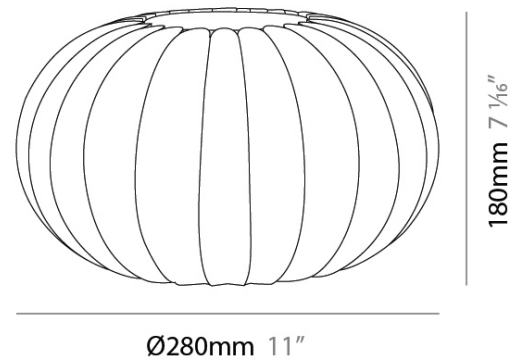

LIZ PORTABLE

D64058

base number

1. To build a product code in our configurator select the specify button on the base model # product page
2. To build a manual product code on this datasheet choose from the options listed below in blue font and add the suffix to the base model #

GENERAL

Series: Liz
Brand: Linea Zero
Division: Design
Mounting Type: Portable
Mounting Location: Table
Subcategory: Ambient

PHYSICAL

Shape: Abstract
Diameter (mm): 280
Diameter (in): 11
Height (mm): 180
Height (in): 7 1/16
Light Distribution: Omnidirectional
Diffuser: Polilux™ Shade - Transparent
Fixture Finish: WHI
Fixture Material: Polilux™/ Metal holder

ELECTRICAL

Number of Lamps: 1
Lamp Type: LED Retrofit
Bulb Included: Bulb Not Included
Max. Wattage Per Lamp (W): 7
Lamp Base: E26
Input Voltage (V): 120
Lamp Voltage (V): 120

RATINGS AND CERTIFICATIONS

Certified By: Certified for North American Standards
IP rating: IP20