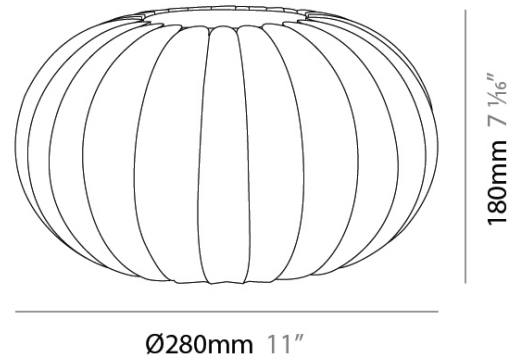

PROJECT	_____
TYPE	_____
SPECIFIER	_____
QUANTITY	_____
DATE	_____

LIZ PORTABLE

D64058

base number

1. To build a product code in our configurator select the specify button on the base model # product page
2. To build a manual product code on this datasheet choose from the options listed below in blue font and add the suffix to the base model #

GENERAL

Series: Liz
Brand: Linea Zero
Division: Design
Mounting Type: Portable
Mounting Location: Table
Subcategory: Ambient

PHYSICAL

Shape: Abstract
Diameter (mm): 280
Diameter (in): 11
Height (mm): 180
Height (in): 7 1/16
Light Distribution: Omnidirectional
Diffuser: Polilux™ Shade - Transparent
Fixture Finish: WHI
Fixture Material: Polilux™/ Metal holder

ELECTRICAL

Number of Lamps: 1
Lamp Type: LED Retrofit
Bulb Included: Bulb Not Included
Max. Wattage Per Lamp (W): 7
Lamp Base: E26
Input Voltage (V): 120
Lamp Voltage (V): 120

RATINGS AND CERTIFICATIONS

Certified By: Certified for North American Standards
IP rating: IP20