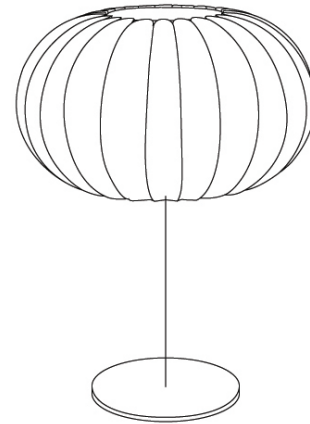

LIZ PORTABLE

D64059

base number

1. To build a product code in our configurator select the specify button on the base model # product page
2. To build a manual product code on this datasheet choose from the options listed below in blue font and add the suffix to the base model #

GENERAL

Series: Liz
Brand: Linea Zero
Division: Design
Mounting Type: Portable
Mounting Location: Table
Subcategory: Ambient

PHYSICAL

Shape: Abstract
Diameter (mm): 280
Diameter (in): 11
Height (mm): 360
Height (in): 14 ³/₁₆
Light Distribution: Omnidirectional
Diffuser: Polilux™ Shade - Transparent
Fixture Finish: WHI
Fixture Material: Polilux™/ Metal holder

ELECTRICAL

Number of Lamps: 1
Lamp Type: LED Retrofit
Bulb Included: Bulb Not Included
Max. Wattage Per Lamp (W): 7
Lamp Base: E26
Input Voltage (V): 120
Lamp Voltage (V): 120

RATINGS AND CERTIFICATIONS

Certified By: Certified for North American Standards
IP rating: IP20

Ø280mm 11"

360mm 14 ³/₁₆"