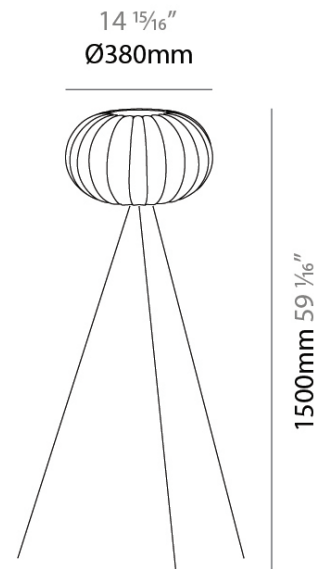

LIZ PORTABLE

D64060

base number

1. To build a product code in our configurator select the specify button on the base model # product page
2. To build a manual product code on this datasheet choose from the options listed below in blue font and add the suffix to the base model #

GENERAL

Series: Liz _____
Brand: Linea Zero _____
Division: Design _____
Mounting Type: Portable _____
Mounting Location: Table _____
Subcategory: Ambient _____

PHYSICAL

Shape: Abstract _____
Diameter (mm): 380 _____
Diameter (in): 14 ¹⁵/₁₆ _____
Height (mm): 1500 _____
Height (in): 59 ¹/₁₆ _____
Light Distribution: Omnidirectional _____
Diffuser: Polilux™ Shade - Transparent _____
Fixture Finish: WHI _____
Fixture Material: Polilux™/ Metal holder _____

ELECTRICAL

Number of Lamps: 1 _____
Lamp Type: LED Retrofit _____
Bulb Included: Bulb Not Included _____
Max. Wattage Per Lamp (W): 7 _____
Lamp Base: E26 _____
Input Voltage (V): 120 _____
Lamp Voltage (V): 120 _____

RATINGS AND CERTIFICATIONS

Certified By: Certified for North American Standards _____
IP rating: IP20 _____