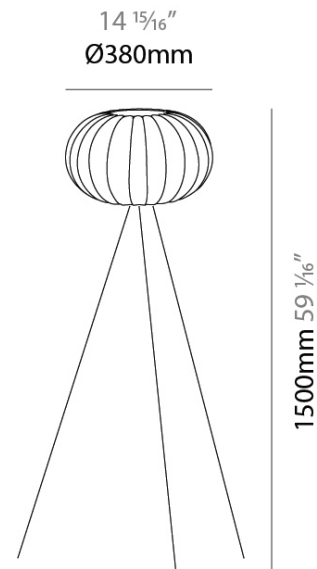

LIZ PORTABLE

D64060

base number

1. To build a product code in our configurator select the specify button on the base model # product page
2. To build a manual product code on this datasheet choose from the options listed below in blue font and add the suffix to the base model #

GENERAL

Series: Liz _____
Partner: Linea Zero _____
Division: Design _____
Installation: Portable _____
Product Type: Table _____
Mounting Location: Table _____

PHYSICAL

Shape: Abstract _____
Diameter (mm): 380 _____
Diameter (in): 14 ¹⁵/₁₆ _____
Height (mm): 1500 _____
Height (in): 59 ¹/₁₆ _____
Diffuser: Polilux™ Shade - Transparent _____
Fixture Finish: WHI _____
Fixture Material: Polilux™/ Metal holder _____
Primary Material: Non-Static Polilux _____

ELECTRICAL

Number of Lamps: 1 _____
Lamp Type: LED Retrofit _____
Bulb Included: Bulb Not Included _____
Max. Wattage Per Lamp (W): 7 _____
Lamp Base: E26 _____
Input Voltage (V): 120 _____
Lamp Voltage (V): 120 _____

RATINGS AND CERTIFICATIONS

Certified By: Certified for North American Standards _____
IP rating: IP20 _____