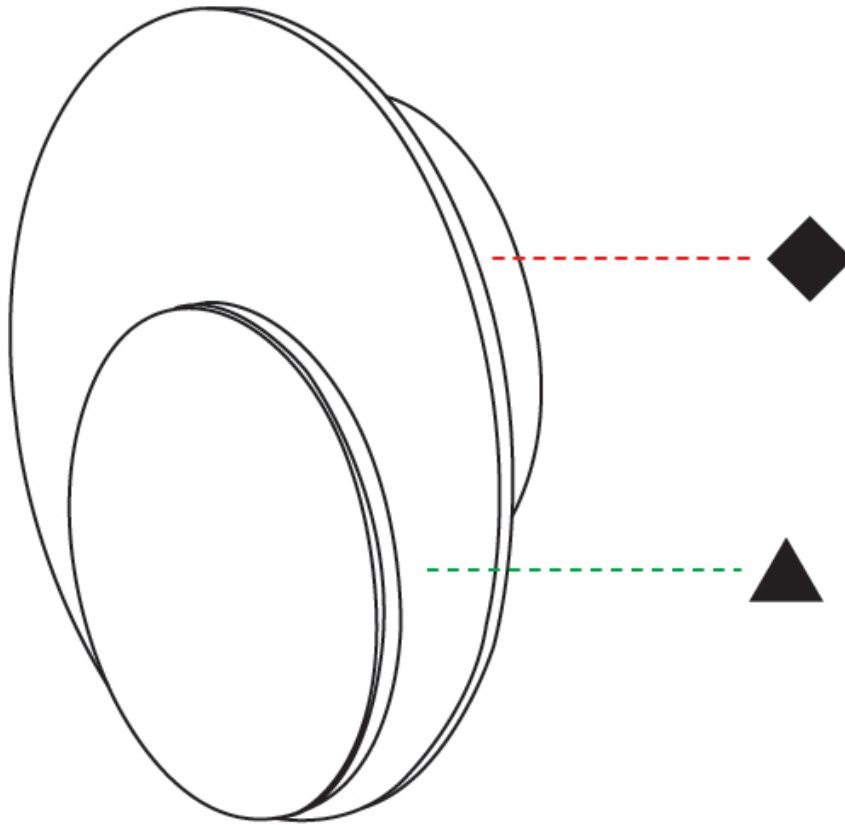

LUOMU 2 SURFACE

D72024-

PROJECT

TYPE

SPECIFIER

QUANTITY

DATE

D