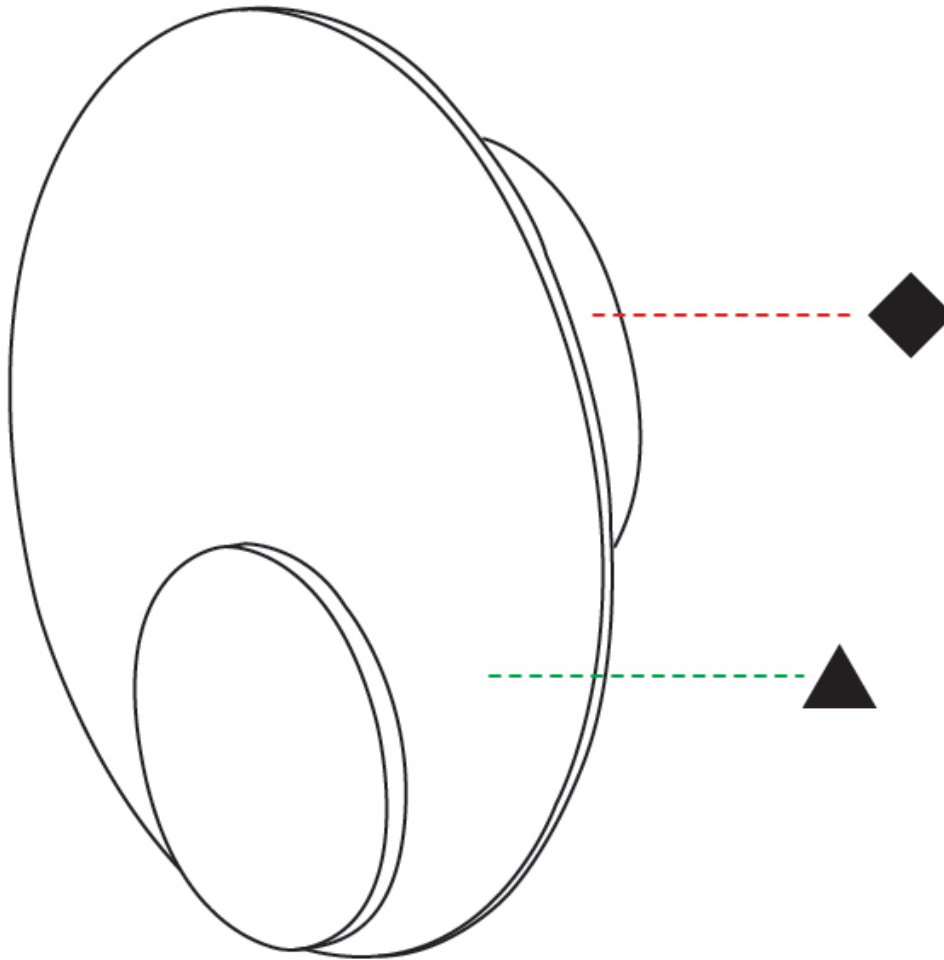

LUOMU 5 SURFACE

D72027-

PROJECT	_____
TYPE	_____
SPECIFIER	_____
QUANTITY	_____
DATE	_____

D