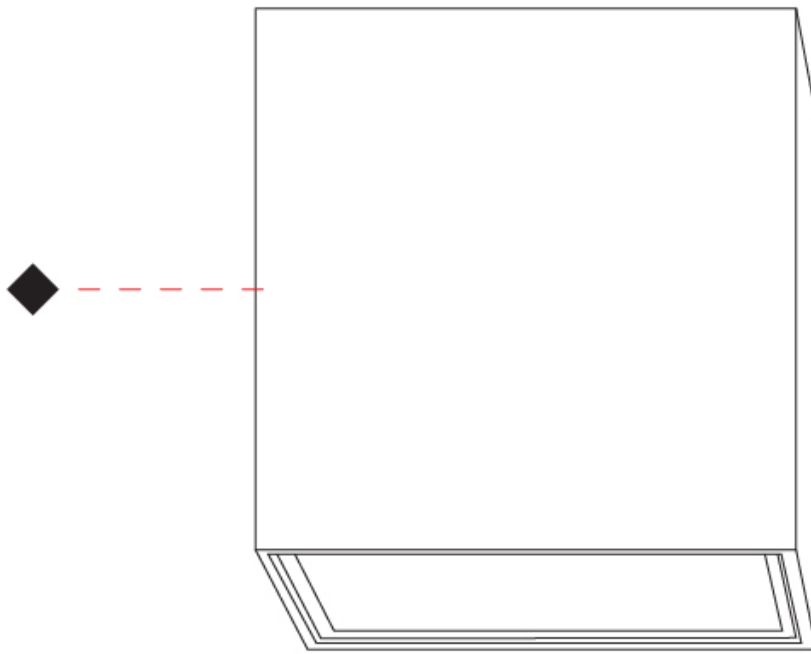

THREE SURFACE

D82342R9-

PROJECT	_____
TYPE	_____
SPECIFIER	_____
QUANTITY	_____
DATE	_____