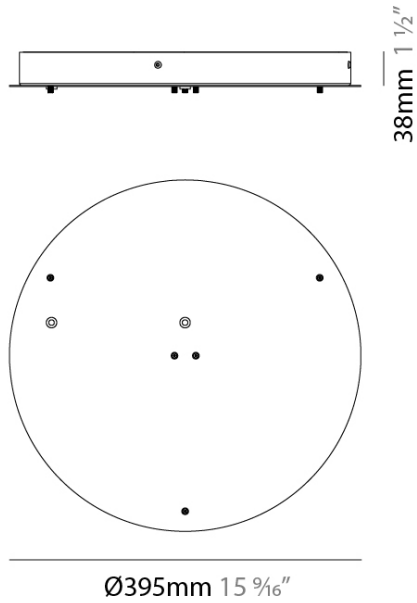

PROJECT	_____
TYPE	_____
SPECIFIER	_____
QUANTITY	_____
DATE	_____

ZERO ROUND VERTICAL SUSPENSION

D89087-

base number   Finish
Options

DESCRIPTION
Zero Shapes - Canopy for 1 Vertical and 1 Horizontal Suspension - 2 Suspensions - 395mm / 15 9/16" - Non-dimming / 0-10Vdc Dimming Driver Included - 120/277Vac

1. To build a product code in our configurator select the specify button on the base model # product page
2. To build a manual product code on this datasheet choose from the options listed below in blue font and add the suffix to the base model #

GENERAL

Series: Zero Round Vertical
Partner: Panzeri
Division: Design
Installation: Suspension
Product Type: Pendant
Mounting Location: Ceiling

PHYSICAL

Shape: Cylinder
Diameter (mm): 395
Diameter (in): 15 9/16
Height (mm): 38
Height (in): 1 1/2
Fixture Finish: WHI / BLK / BRZ / MBR / TIM
Fixture Material: Aluminum

ELECTRICAL

Dimming: Non-Dimmable / 0-10V Dimming
Driver Included: Yes
Driver Location: Integrated
Driver Type: Constant Voltage - Universal
Driver Class: Class 2
Input Voltage (V): 120 - 277
Output Voltage (V): 24

RATINGS AND CERTIFICATIONS

Certified By: Certified for North American Standards
IP rating: IP20