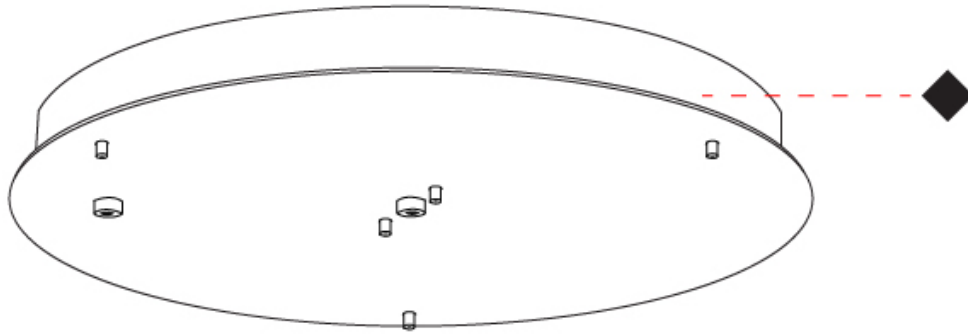

ZERO ROUND VERTICAL SUSPENSION

D89087-

PROJECT _____

TYPE _____

SPECIFIER _____

QUANTITY _____

DATE _____

D