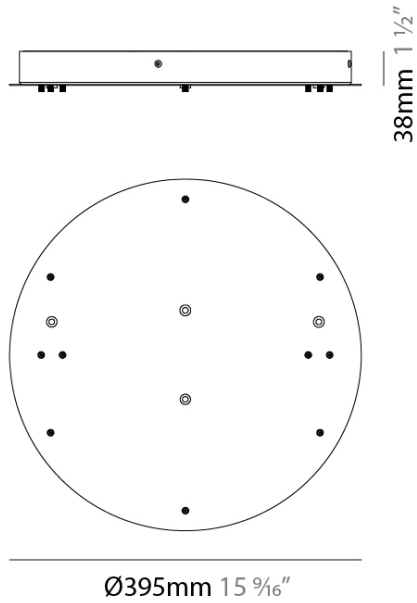

PROJECT	_____
TYPE	_____
SPECIFIER	_____
QUANTITY	_____
DATE	_____

ZERO ROUND VERTICAL SUSPENSION

D89089-

base number   Finish
Options

DESCRIPTION
Zero Shapes - Canopy for 2 Vertical and 2 Horizontal Suspension - 4 Suspensions - 395mm / 15 9/16" - Non-dimming / 0-10Vdc Dimming Driver Included - 120/277Vac

1. To build a product code in our configurator select the specify button on the base model # product page
2. To build a manual product code on this datasheet choose from the options listed below in blue font and add the suffix to the base model #

GENERAL

Series: Zero Round Vertical
Partner: Panzeri
Division: Design
Installation: Suspension
Product Type: Pendant
Mounting Location: Ceiling

PHYSICAL

Shape: Cylinder
Diameter (mm): 395
Diameter (in): 15 9/16
Height (mm): 38
Height (in): 1 1/2
Fixture Finish: WHI / BLK / BRZ / MBR / TIM
Fixture Material: Aluminum

ELECTRICAL

Dimming: Non-Dimmable / 0-10V Dimming
Driver Included: Yes
Driver Location: Integrated
Driver Type: Constant Voltage - Universal
Driver Class: Class 2
Input Voltage (V): 120 - 277
Output Voltage (V): 24

RATINGS AND CERTIFICATIONS

Certified By: Certified for North American Standards
IP rating: IP20