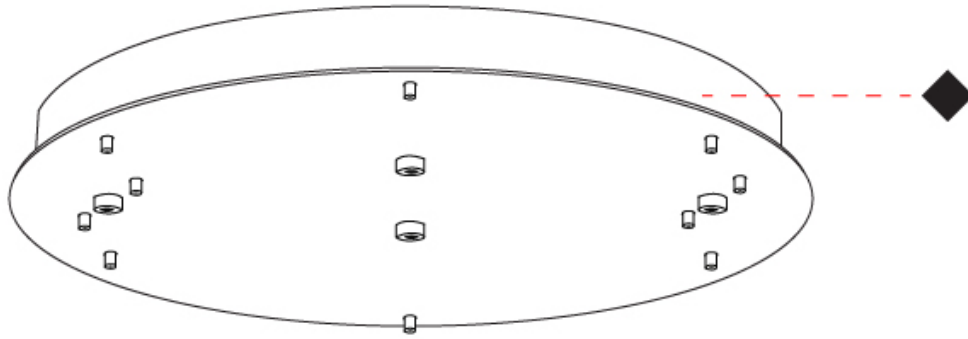

ZERO ROUND VERTICAL SUSPENSION

D89089-

PROJECT _____

TYPE _____

SPECIFIER _____

QUANTITY _____

DATE _____

D