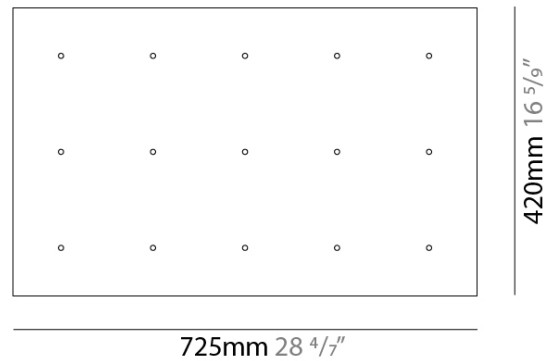

PROJECT _____
TYPE _____
SPECIFIER _____
QUANTITY _____
DATE _____

SURFACE

D89098

base number

DESCRIPTION

Surface - 15 Light Canopy - 725mm / 28 4/7" x 420mm / 16 5/9" - White

1. To build a product code in our configurator select the specify button on the base model # product page
2. To build a manual product code on this datasheet choose from the options listed below in blue font and add the suffix to the base model #

GENERAL

Partner: Panzeri
Division: Design
Installation: Surface
Mounting Location: Ceiling

PHYSICAL

Shape: Rectangle
Length (mm): 725
Length (in): 28 4/7
Width (mm): 420
Width (in): 16 5/9
Height (mm): 25
Height (in): 1
Weight (kg): 2.45
Weight (lbs): 5.4
Fixture Finish: WHI
Fixture Material: Metal
Upon Request: Custom Finishes - Black / Bronze / Matte Brass / Titanium

ELECTRICAL

Number of Lamps: Max. 15
Lamp Type: LED Retrofit / Halogen
Max. Wattage Per Lamp (W): 4 / 35
Input Voltage (V): 120

RATINGS AND CERTIFICATIONS

Certified By: Certified for North American Standards
IP rating: IP20