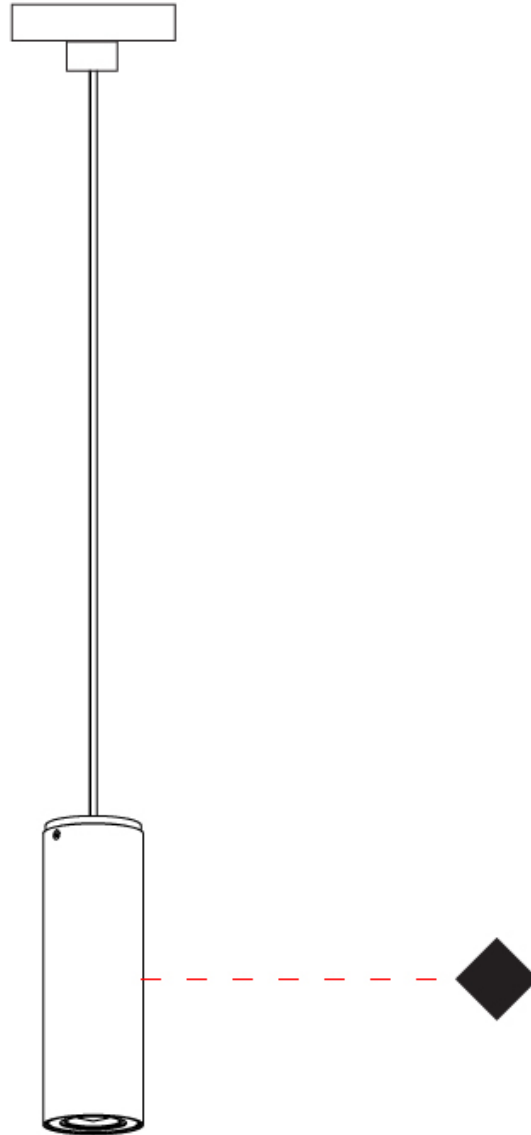

KRONN SINGLE SUSPENSION

D91130-

PROJECT _____

TYPE _____

SPECIFIER _____

QUANTITY _____

DATE _____